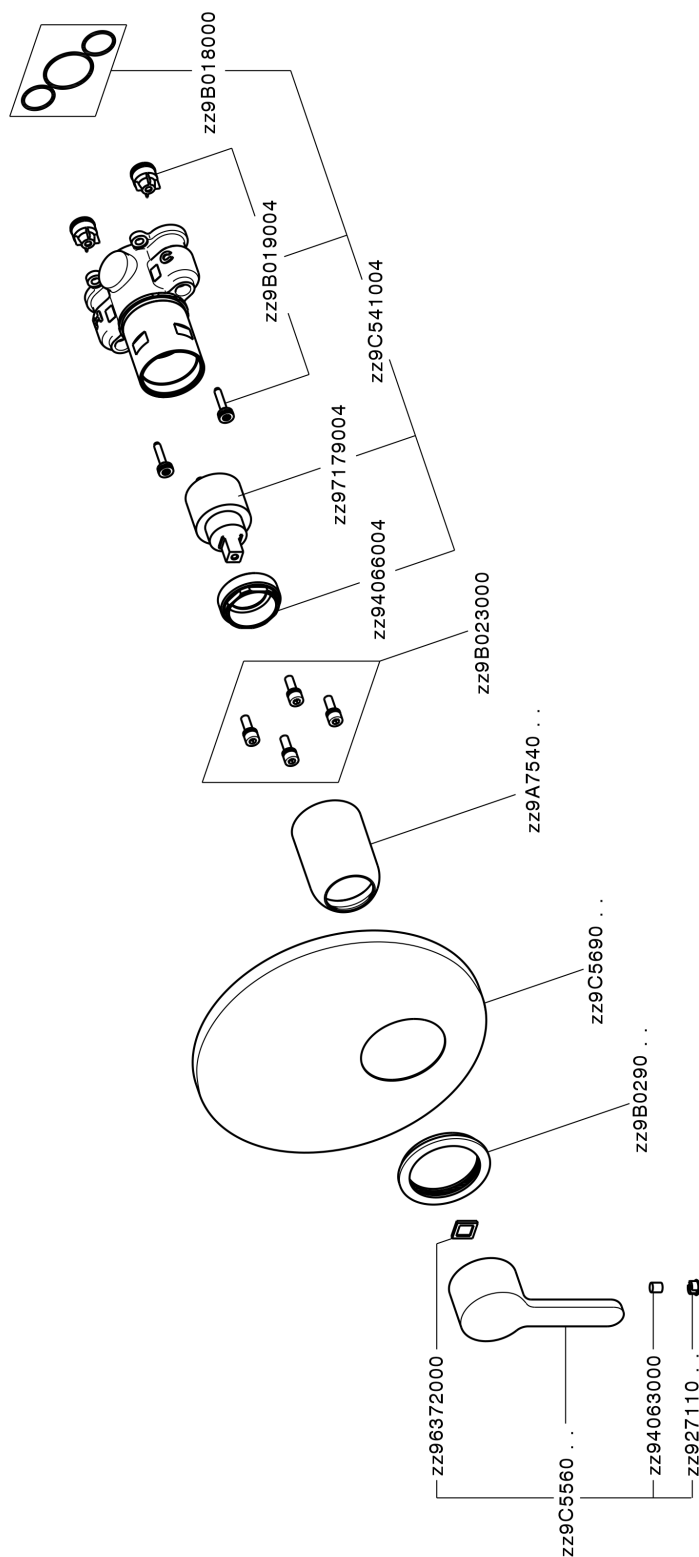

## Exposed part for Single Lever One Box Valve H2\_H20BM010

MODEL **H20BM010**

Exposed part for Single Lever One Box Valve, 1 Outlet, Minimum depth of installation: 67 mm, without concealed part, for items ZB00B030-ZB00B031

### CHARACTERISTICS

Cartridge Spare Parts **ZZ97179000**

**35 mm Cartridge**

Installation **Concealed**

Required concealed parts **ZB00B031**

**ZB00B030**

## Exposed part for Single Lever One Box Valve H2\_H20BM010

H20BM010

<https://en.huberitalia.com/exposed-part-for-single-lever-one-box-valve-h2-h20bm010>

## One Box Universal Concealed Part ONE BOX\_ZB00B031

MODEL **ZB00B031**

One Box Universal Concealed Part, for 1 or 2 or 3 outlet thermostatic or single lever, without trim kit, with noise reducers, with sealing gasket