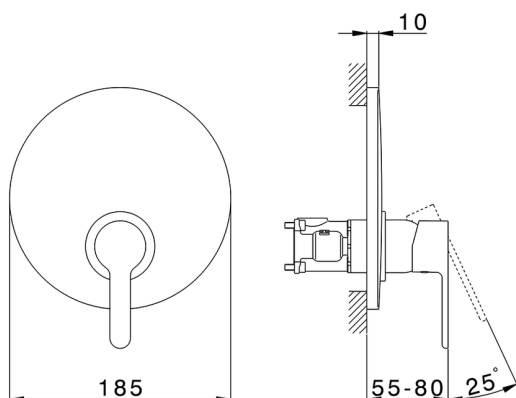

CHARACTERISTICS

Cartridge Spare Parts **ZZ97179000**

35 mm Cartridge

Installation **Concealed**

Required concealed parts **ZB00B031**

ZB00B030