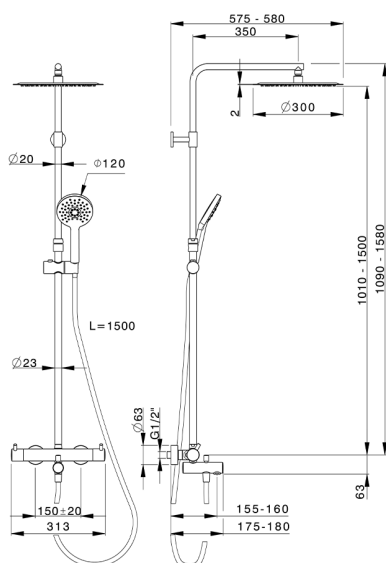

3-function Thermostatic shower set COLUMNS_K2C8501D

MODEL **K2C8501D**

2-function Thermostatic shower set, 2-outlet deviator, adjustable riser column, sliding handshower holder, 120 mm ABS 3 sprays handshower, 300 mm round showerhead 2 mm thick INOX, 150 cm smooth SILVERFLEX Flexible Hose

AVAILABLE FINISHINGS

-  **21** 21 Chrome
-  **40** 40 Matt Black

CHARACTERISTICS

Cartridge Spare Parts **22.04A.AR - ZZ97279004**

Argo 2 (long filter) Thermostatic Valve

Thermostatic

The Huber thermostatic is your personal water manager, helping you to handle, control and save water and energy.