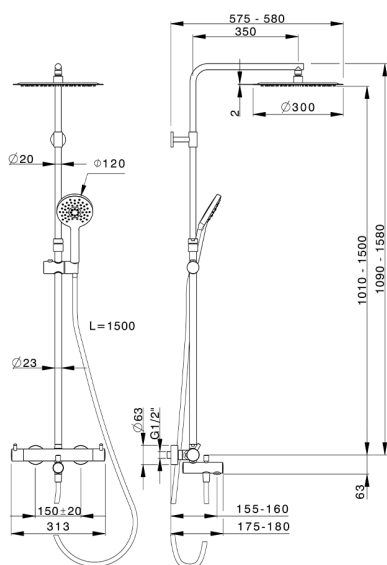

3-function Thermostatic shower set COLUMNS_K2C8501D

MODEL **K2C8501D**

2-function Thermostatic shower set, 2-outlet deviator, adjustable riser column, sliding handshower holder, 120 mm ABS 3 sprays handshower, 300 mm round showerhead 2 mm thick INOX, 150 cm smooth SILVERFLEX Flexible Hose

AVAILABLE FINISHINGS

CHARACTERISTICS

Cartridge Spare Parts **22.04A.AR - ZZ97279004**

Argo 2 (long filter) Thermostatic Valve

Thermostatic

The Huber thermostatic is your personal water manager, helping you to handle, control and save water and energy.