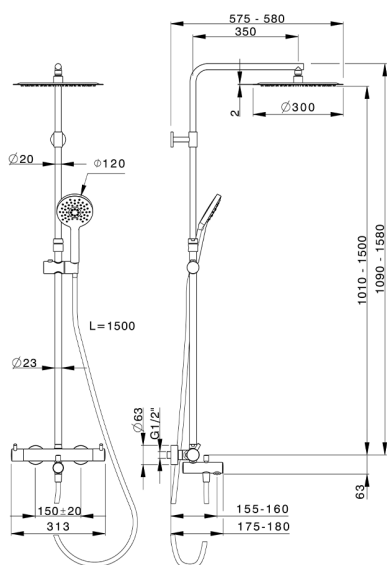

3-function Thermostatic shower set COLUMNS_K2C8501D

MODEL **K2C8501D**

2-function Thermostatic shower set, 2-outlet deviator, adjustable riser column, sliding handshower holder, 120 mm ABS 3 sprays handshower, 300 mm round showerhead 2 mm thick INOX, 150 cm smooth SILVERFLEX Flexible Hose

AVAILABLE FINISHINGS

-  **21** 21 Chrome
-  **40** 40 Matt Black

CHARACTERISTICS

Cartridge Spare Parts **22.04A.AR - ZZ97279004**

Argo 2 (long filter) Thermostatic Valve

Thermostatic

The Huber thermostatic is your personal water manager, helping you to handle, control and save water and energy.