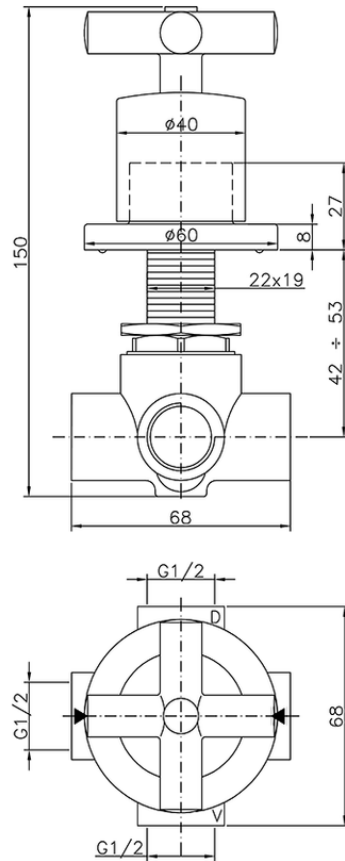

Concealed 2-outlet diverter SUITE_653.ST01H.

653.ST01H.

<https://en.huberitalia.com/concealed-2-outlet-diverter-suite-653-st01h>

2026-06-10