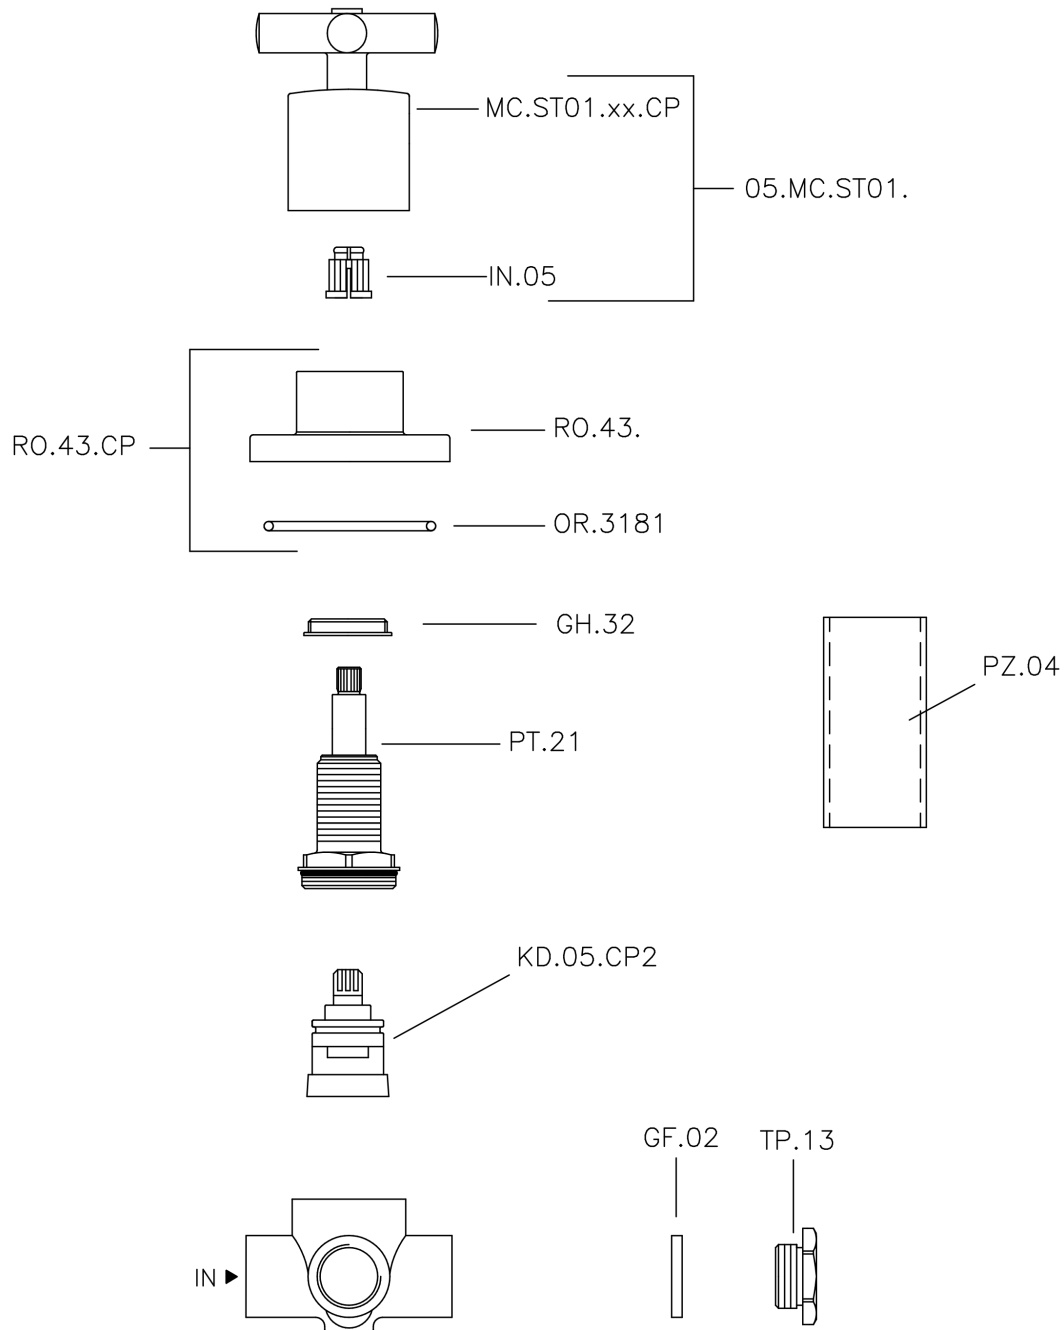

Concealed 2-outlet diverter SUITE_653.ST01H.

653.ST01H.

<https://en.huberitalia.com/concealed-2-outlet-diverter-suite-653-st01h>

2026-04-10