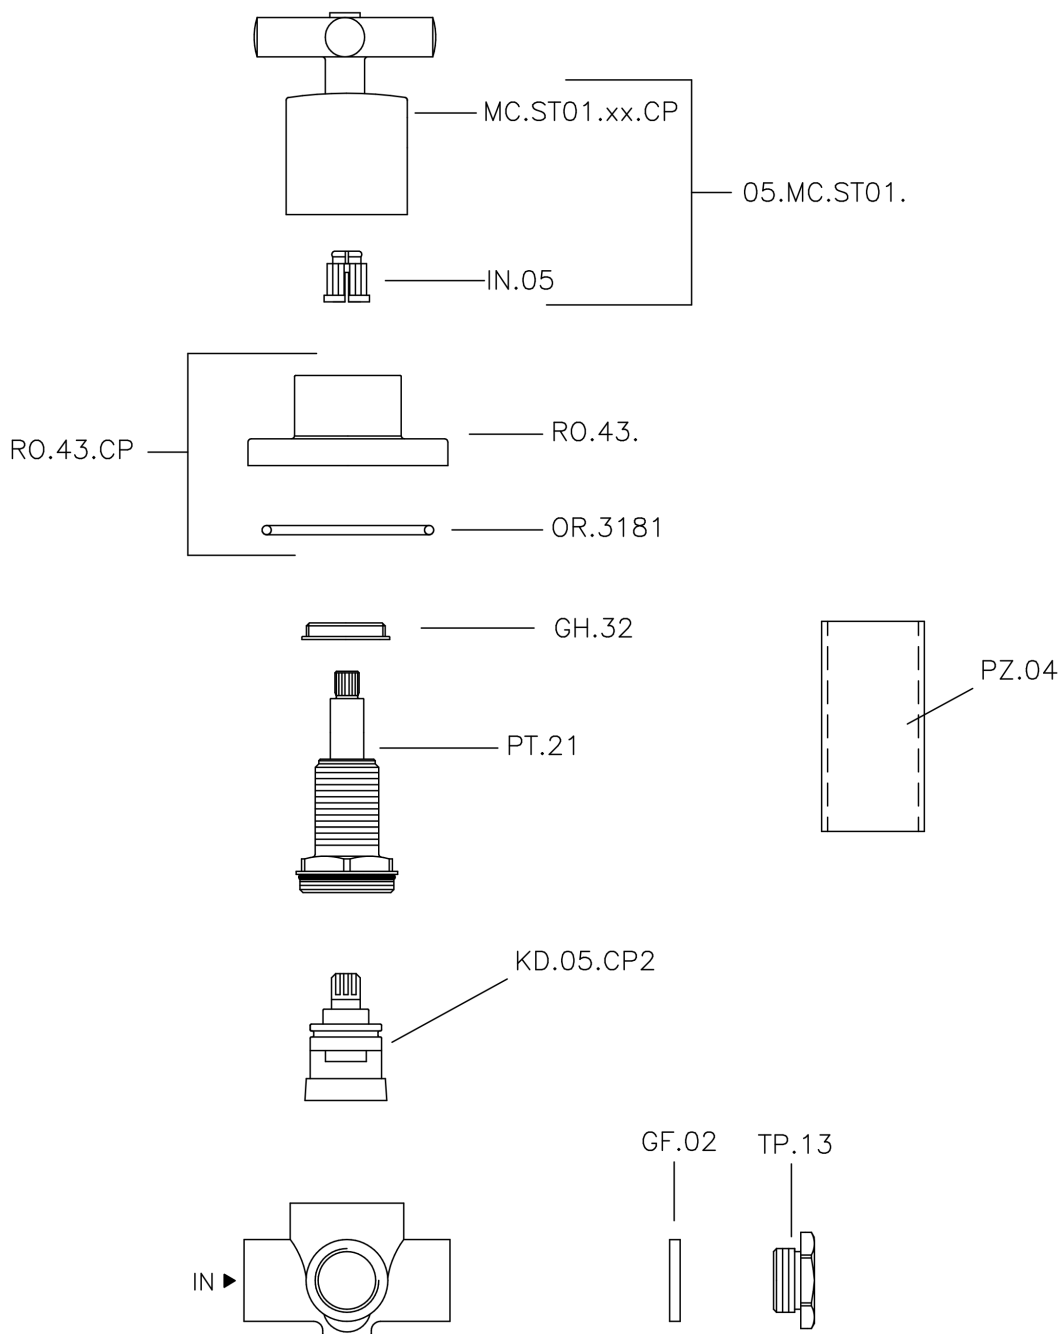

## Concealed 2-outlet diverter SUITE\_653.ST01H.

653.ST01H.

<https://en.huberitalia.com/concealed-2-outlet-diverter-suite-653-st01h>

2026-06-06