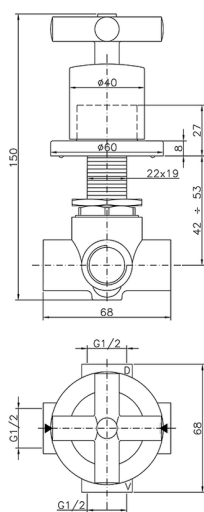

Concealed 2-outlet diverter SUITE_653.ST01H.

MODEL **653.ST01H.**

Concealed 2-outlet diverter, 1/2" F outlet

AVAILABLE FINISHINGS

-  **CR** CR Chrome
-  **NO** NO Matt Black
-  **2W** 2W Brushed Gold
-  **NB** NB Brushed Nickel

CHARACTERISTICS

Installation **Concealed**

Concealed 2-outlet diverter SUITE_653.ST01H.

653.ST01H.

<https://en.huberitalia.com/concealed-2-outlet-diverter-suite-653-st01h>

2026-06-27