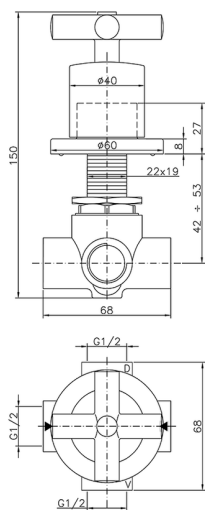

Concealed 2-outlet diverter SUITE_653.ST01H.

MODEL **653.ST01H.**

Concealed 2-outlet diverter, 1/2" F outlet

AVAILABLE FINISHINGS

- **CR** CR Chrome
- **NO** NO Matt Black
- **2W** 2W Brushed Gold
- **NB** NB Brushed Nickel

CHARACTERISTICS

Installation **Concealed**