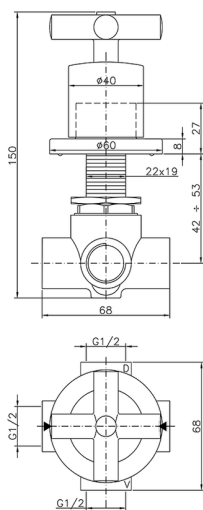

Concealed 2-outlet diverter SUITE_653.ST01H.

MODEL **653.ST01H.**

Concealed 2-outlet diverter, 1/2" F outlet

AVAILABLE FINISHINGS

- **CR** CR Chrome
- **NO** NO Matt Black
- **2W** 2W Brushed Gold
- **NB** NB Brushed Nickel

CHARACTERISTICS

Installation **Concealed**