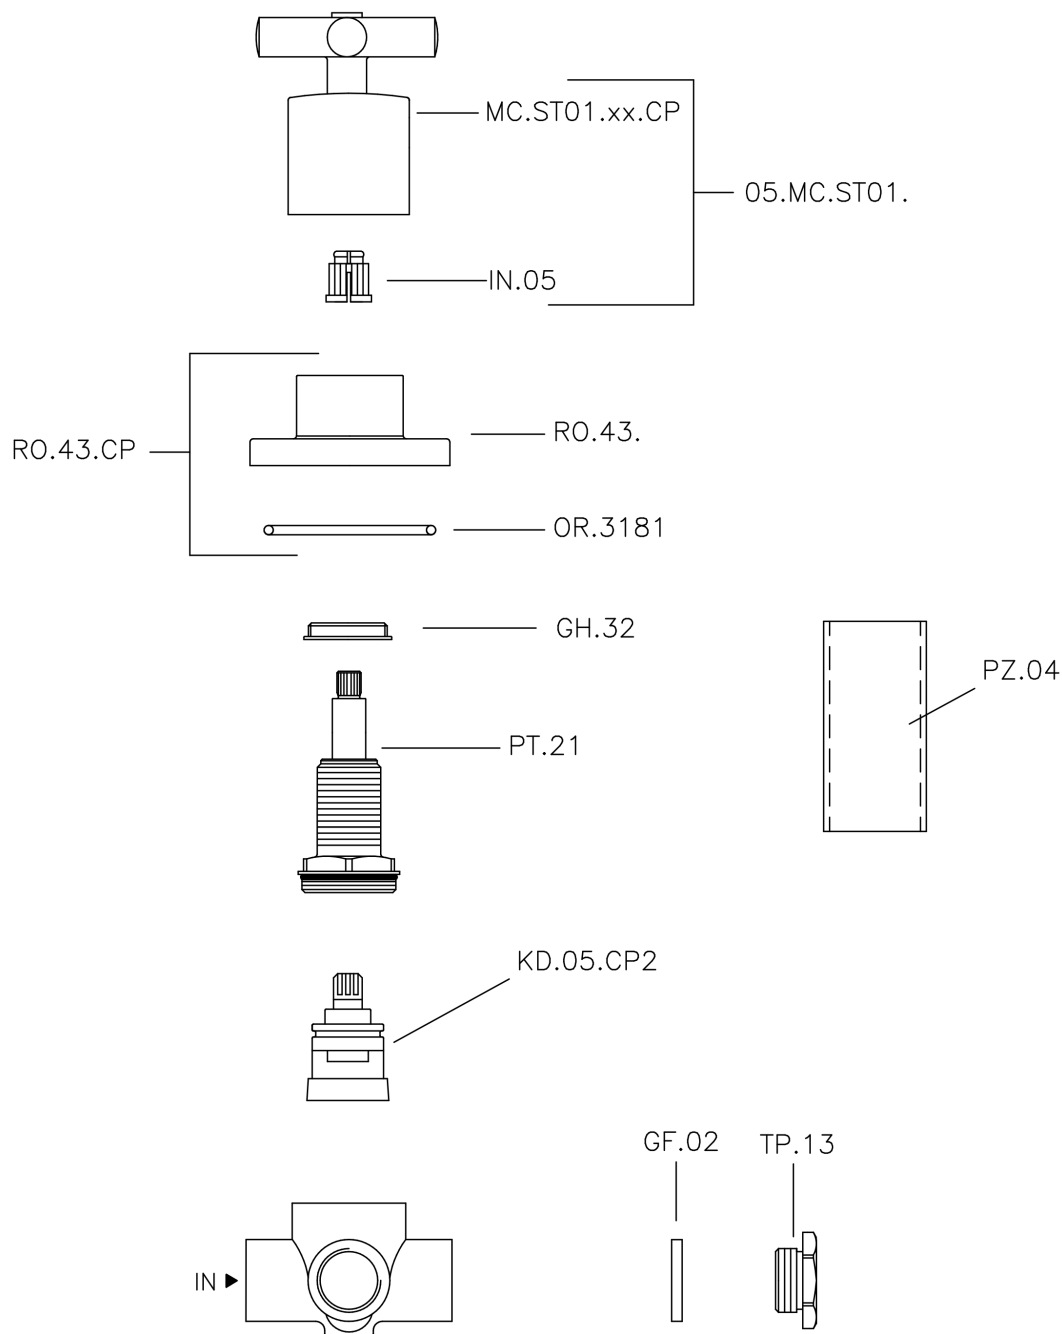

Concealed 2-outlet diverter SUITE_653.ST01H.

653.ST01H.

<https://en.huberitalia.com/concealed-2-outlet-diverter-suite-653-st01h>

2026-05-15