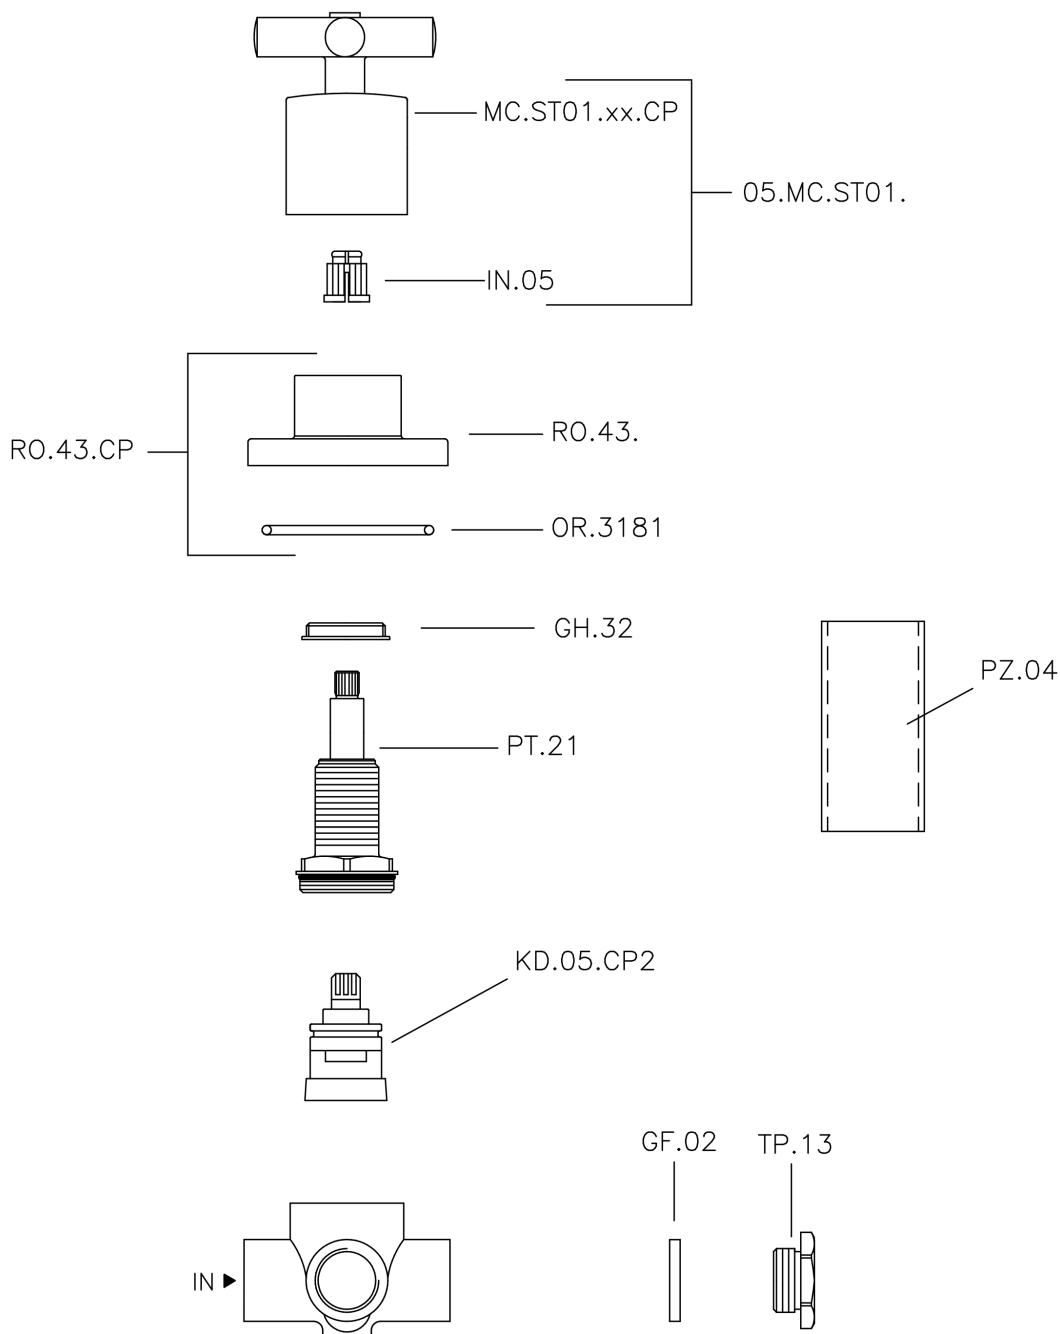

Concealed 2-outlet diverter SUITE_653.ST01H.

653.ST01H.

<https://en.huberitalia.com/concealed-2-outlet-diverter-suite-653-st01h>

2026-06-06