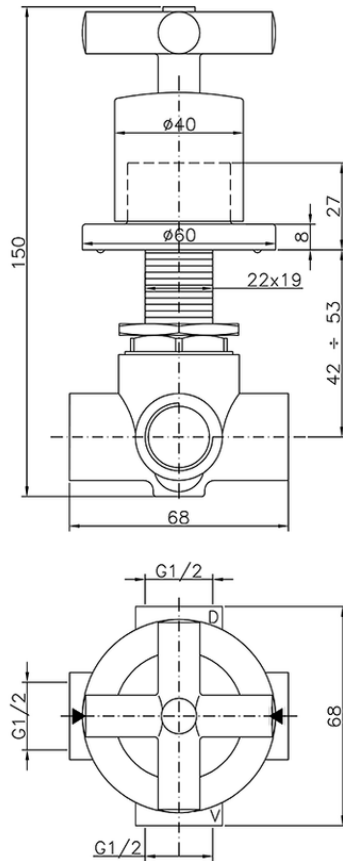

Concealed 2-outlet diverter SUITE\_653.ST01H.

653.ST01H.

<https://en.huberitalia.com/concealed-2-outlet-diverter-suite-653-st01h>

2026-06-26