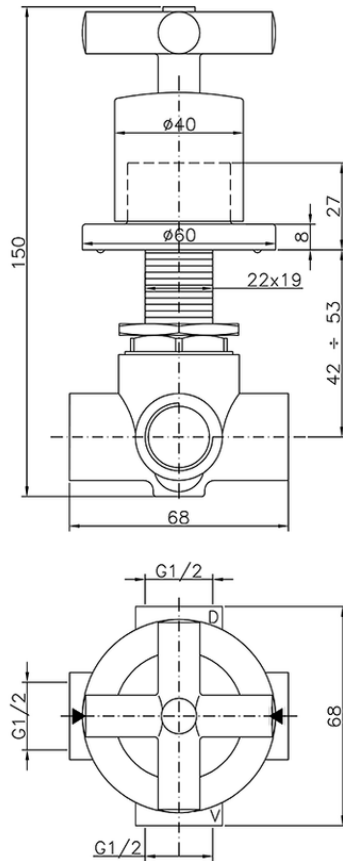

Concealed 2-outlet diverter SUITE_653.ST01H.

653.ST01H.

<https://en.huberitalia.com/concealed-2-outlet-diverter-suite-653-st01h>

2026-05-15