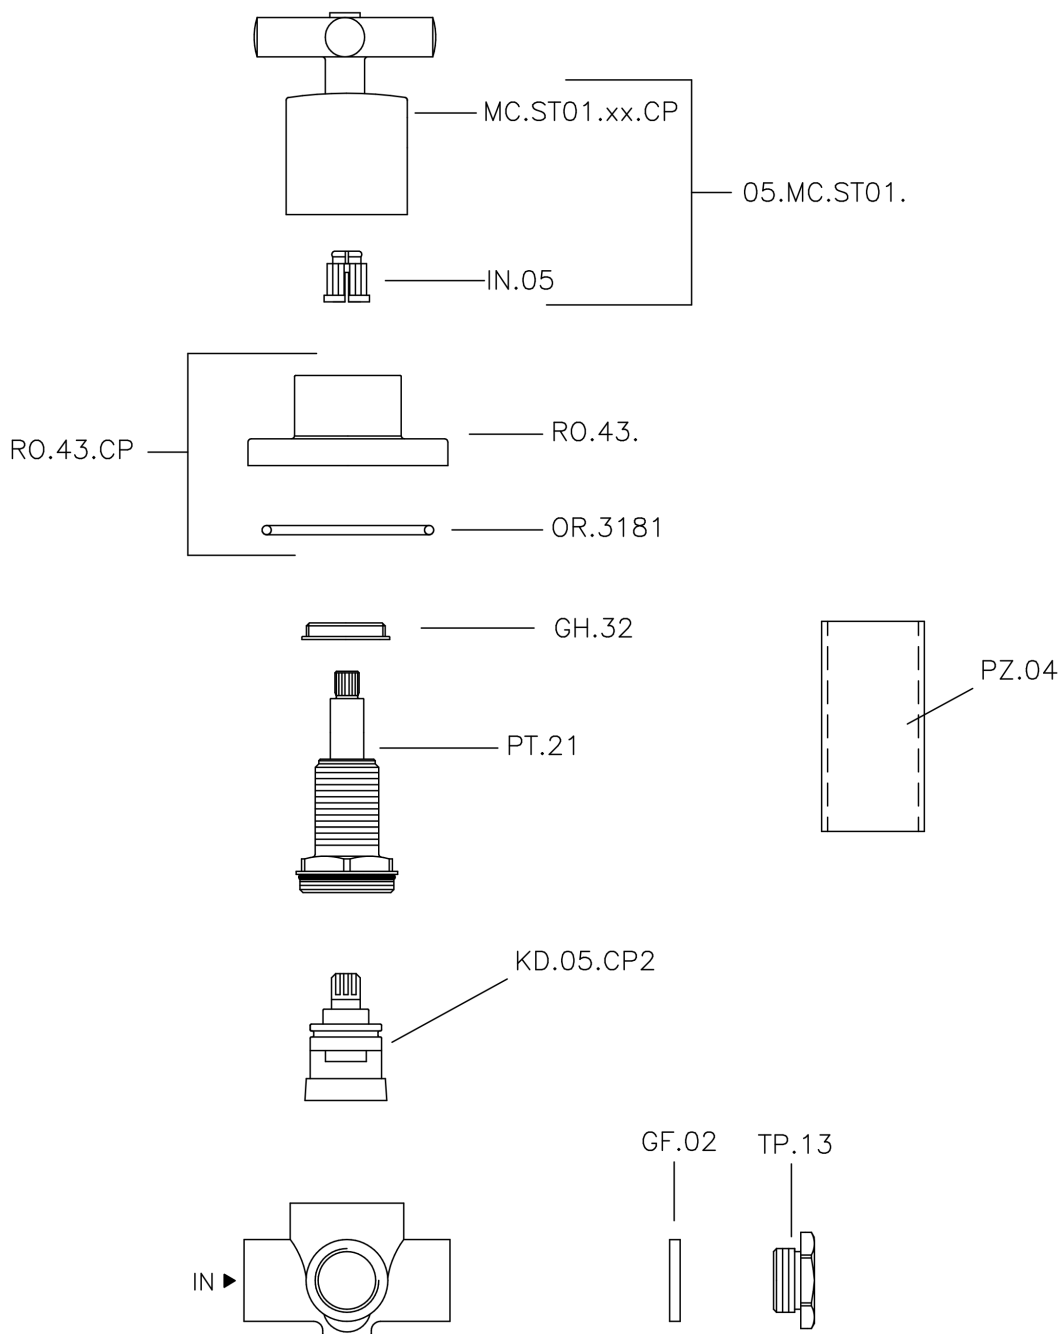

## Concealed 2-outlet diverter SUITE\_653.ST01H.

653.ST01H.

<https://en.huberitalia.com/concealed-2-outlet-diverter-suite-653-st01h>

2026-04-09