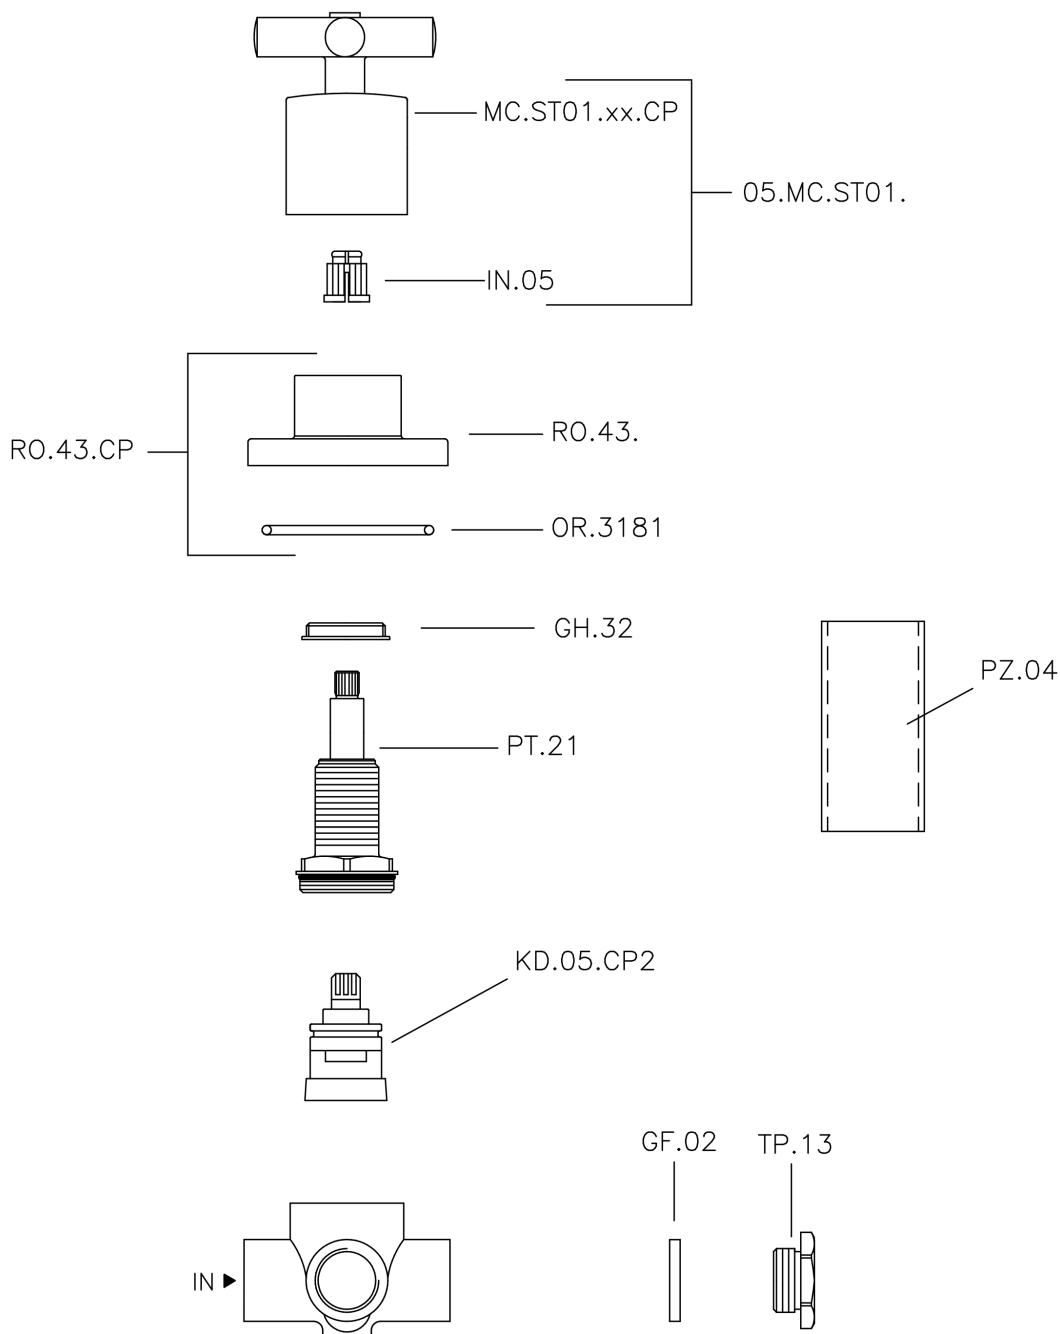

Concealed 2-outlet diverter SUITE_653.ST01H.

MODEL **653.ST01H.**

Concealed 2-outlet diverter, 1/2" F outlet

AVAILABLE FINISHINGS

-  **CR** CR Chrome
-  **NO** NO Matt Black
-  **2W** 2W Brushed Gold
-  **NB** NB Brushed Nickel

CHARACTERISTICS

Installation **Concealed**

Concealed 2-outlet diverter SUITE_653.ST01H.

653.ST01H.

<https://en.huberitalia.com/concealed-2-outlet-diverter-suite-653-st01h>

2026-06-09