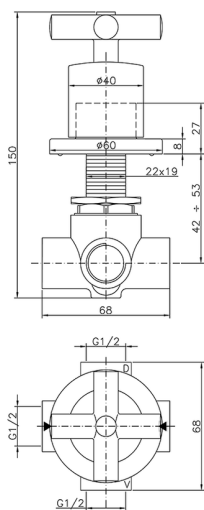

Concealed 2-outlet diverter SUITE_653.ST01H.

MODEL **653.ST01H.**

Concealed 2-outlet diverter, 1/2" F outlet

AVAILABLE FINISHINGS

-  **CR** CR Chrome
-  **NO** NO Matt Black
-  **2W** 2W Brushed Gold
-  **NB** NB Brushed Nickel

CHARACTERISTICS

Installation **Concealed**

Concealed 2-outlet diverter SUITE_653.ST01H.

653.ST01H.

<https://en.huberitalia.com/concealed-2-outlet-diverter-suite-653-st01h>

2026-06-09