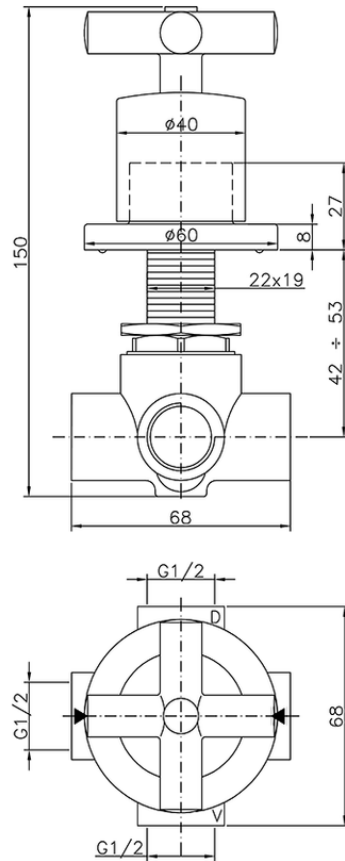

Concealed 2-outlet diverter SUITE_653.ST01H.

653.ST01H.

<https://en.huberitalia.com/concealed-2-outlet-diverter-suite-653-st01h>

2026-04-08