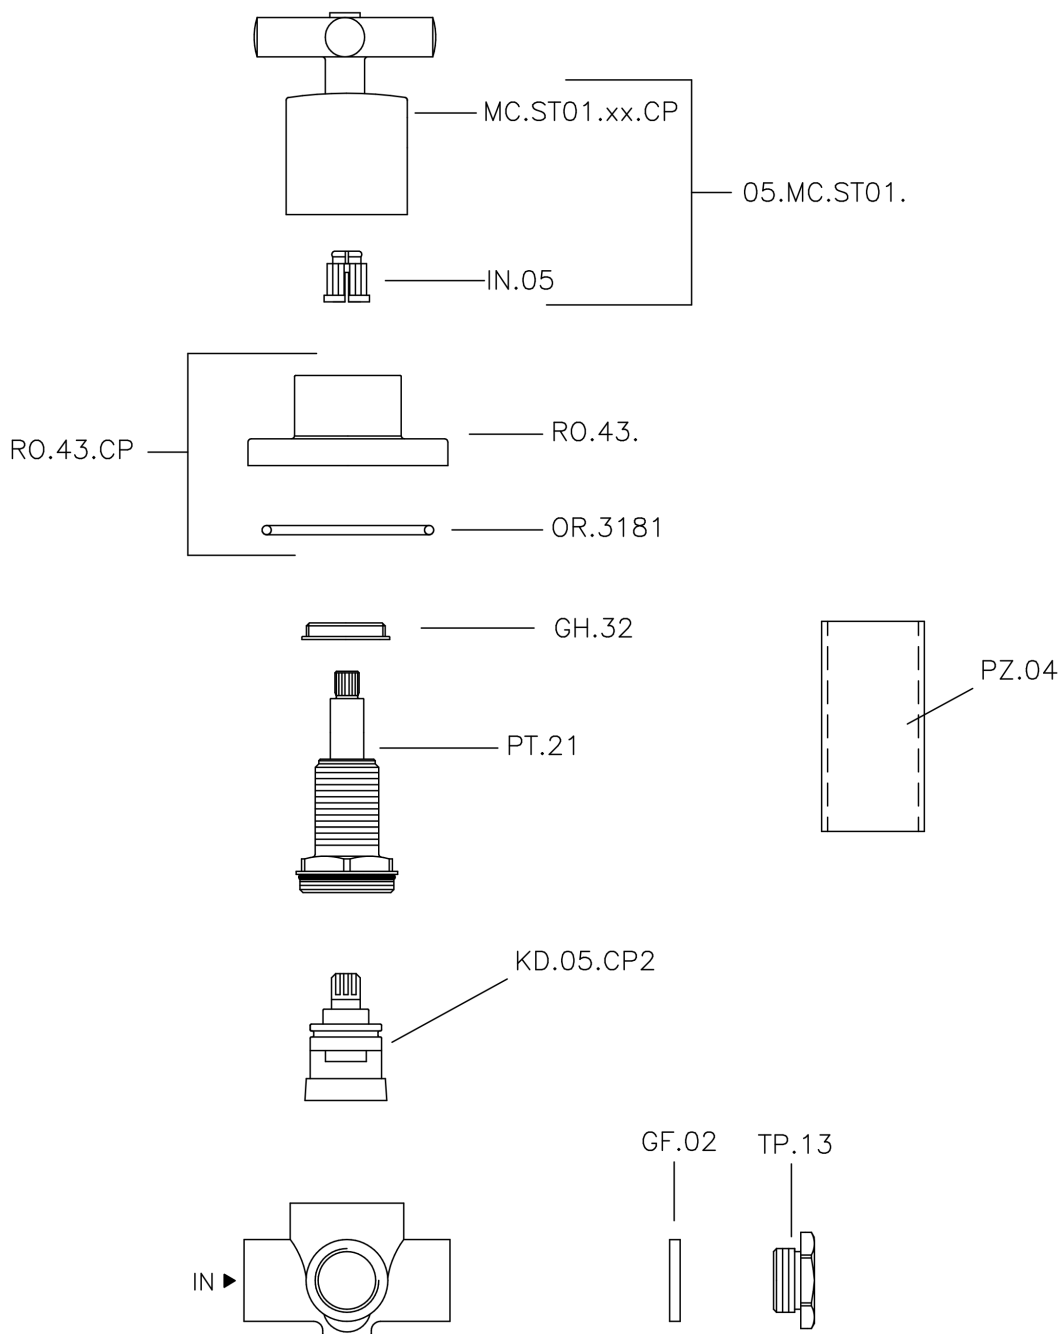

## Concealed 2-outlet diverter SUITE\_653.ST01H.

653.ST01H.

<https://en.huberitalia.com/concealed-2-outlet-diverter-suite-653-st01h>

2026-06-13