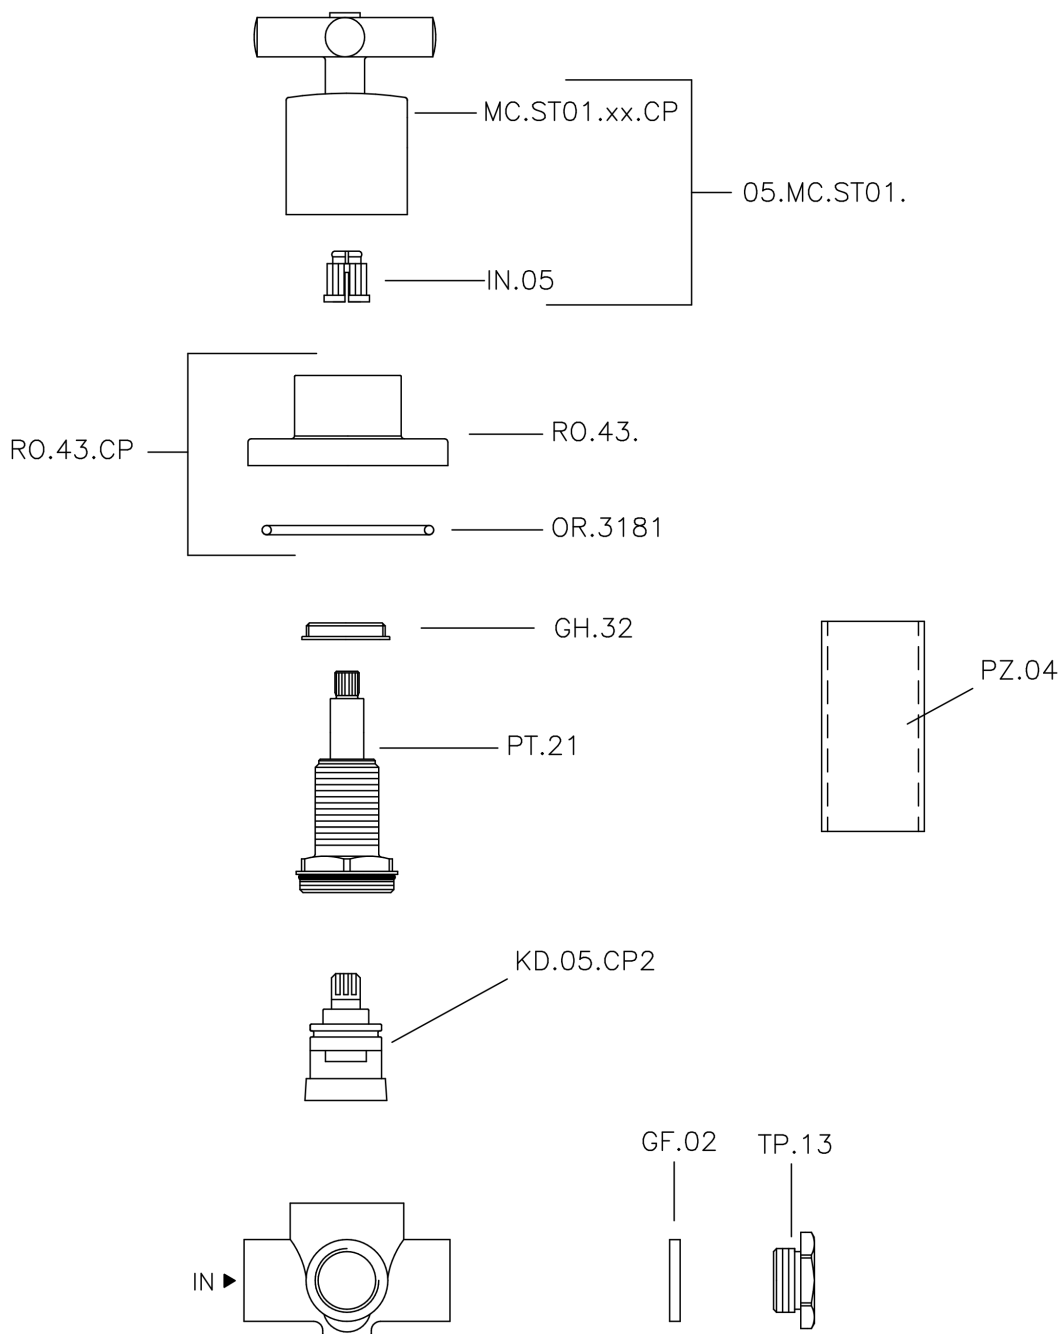

## Concealed 2-outlet diverter SUITE\_653.ST01H.

653.ST01H.

<https://en.huberitalia.com/concealed-2-outlet-diverter-suite-653-st01h>

2026-05-15