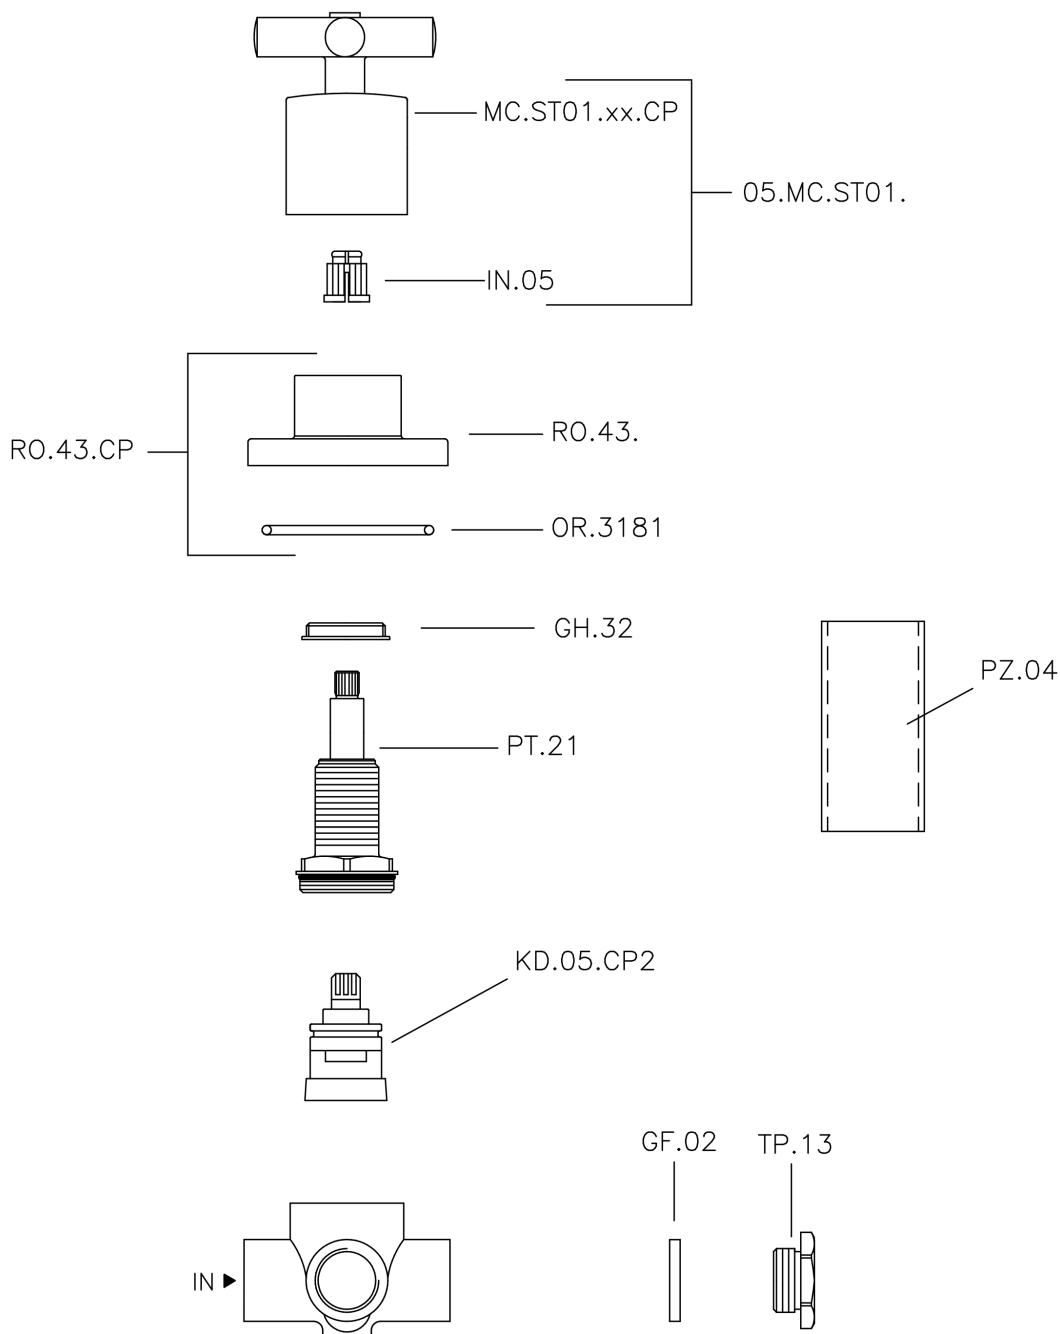

Concealed 2-outlet diverter SUITE_653.ST01H.

653.ST01H.

<https://en.huberitalia.com/concealed-2-outlet-diverter-suite-653-st01h>

2026-05-15