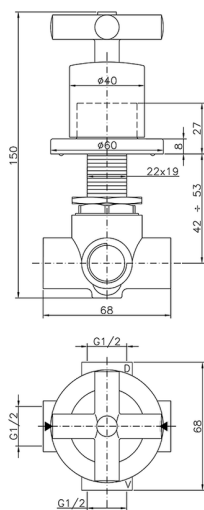

Concealed 2-outlet diverter SUITE_653.ST01H.

MODEL **653.ST01H.**

Concealed 2-outlet diverter, 1/2" F outlet

AVAILABLE FINISHINGS

-  **CR** CR Chrome
-  **NO** NO Matt Black
-  **2W** 2W Brushed Gold
-  **NB** NB Brushed Nickel

CHARACTERISTICS

Installation **Concealed**

Concealed 2-outlet diverter SUITE_653.ST01H.

653.ST01H.

<https://en.huberitalia.com/concealed-2-outlet-diverter-suite-653-st01h>

2026-06-13