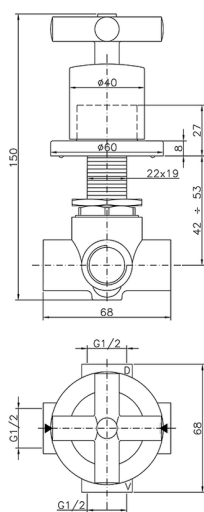

Concealed 2-outlet diverter SUITE_653.ST01H.

MODEL **653.ST01H.**

Concealed 2-outlet diverter, 1/2" F outlet

AVAILABLE FINISHINGS

- **CR** CR Chrome
- **NO** NO Matt Black
- **2W** 2W Brushed Gold
- **NB** NB Brushed Nickel

CHARACTERISTICS

Installation **Concealed**