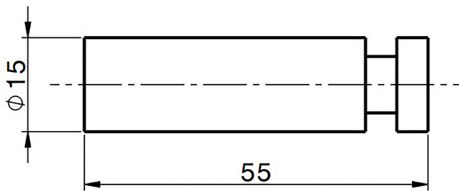

Single hook LYNOX_LX090711

MODEL **LX090711**

Single hook,Inox AISI 304

AVAILABLE FINISHINGS

D1 D1 Brushed Inox

CHARACTERISTICS

2024-12-22