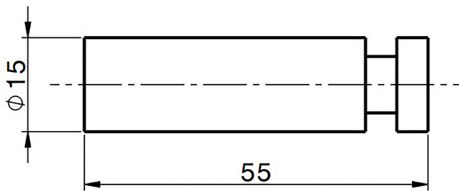

Single hook LYNOX_LX090711

MODEL **LX090711**

Single hook,Inox AISI 304

AVAILABLE FINISHINGS

D1 D1 Brushed Inox

CHARACTERISTICS

2025-02-11