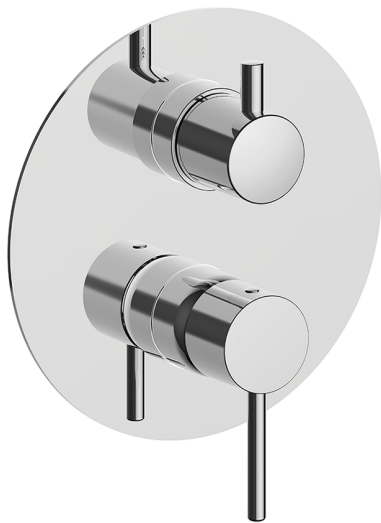

Exposed part for Single Lever One Box Valve M32_MT0BM030

MODEL **MT0BM030**

Exposed part for Single Lever One Box Valve, with 2-3 outlet diverter, Minimum depth of installation: 67 mm, without concealed part, for items ZB00B030-ZB00B031

AVAILABLE FINISHINGS

-  **21** 21 Chrome
-  **26** 26 Old Copper
-  **2F** 2F Brushed Nickel
-  **2W** 2W Brushed Gold
-  **40** 40 Matt Black
-  **4Q** 4Q Matt White

CHARACTERISTICS

Cartridge Spare Parts **ZZ97179000**
 Installation **Concealed**
 Required concealed parts **ZB00B031**
ZB00B030

One Box Universal Concealed Part ONE BOX_ZB00B031

MODEL **ZB00B031**

One Box Universal Concealed Part, for 1 or 2 or 3 outlet thermostatic or single lever, without trim kit, with noise reducers, with sealing gasket

One Box Universal Concealed Part ONE BOX_ZB00B030

MODEL **ZB00B030**

One Box Universal Concealed Part, for 1 or 2 or 3 outlet thermostatic or single lever, without trim kit, without noise reducers, with sealing gasket