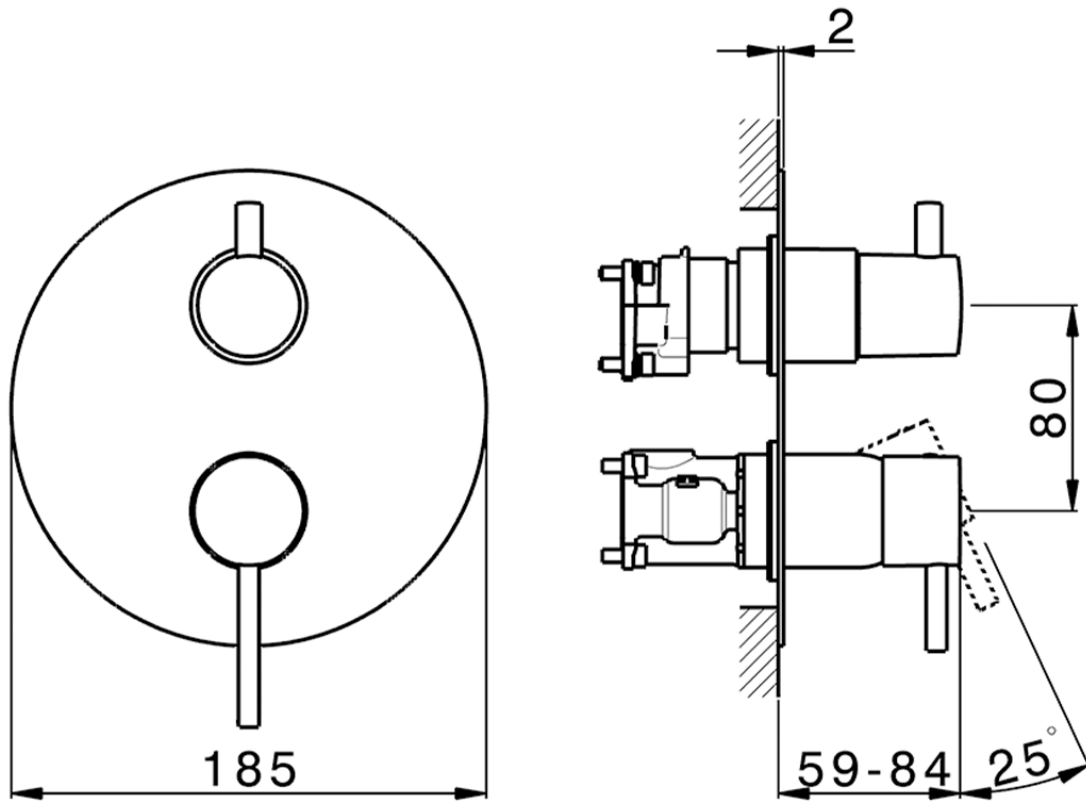

## Exposed part for Single Lever One Box Valve M32\_MT0BM030

MT0BM030

<https://en.huberitalia.com/exposed-part-for-single-lever-one-box-valve-m32-mt0bm030>

ZB00B031

<https://en.huberitalia.com/one-box-universal-concealed-part-one-box-zb00b031>