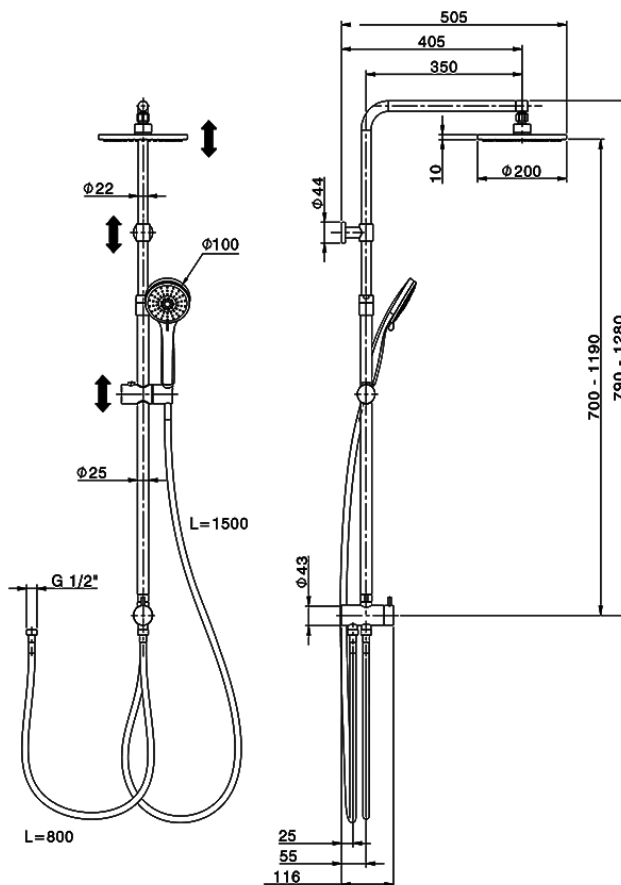

CombiShower with Diverter COLUMNS_SSQ84010

SSQ84010

<https://en.huberitalia.com/combishower-with-diverter-columns-ssq84010>

2026-06-05