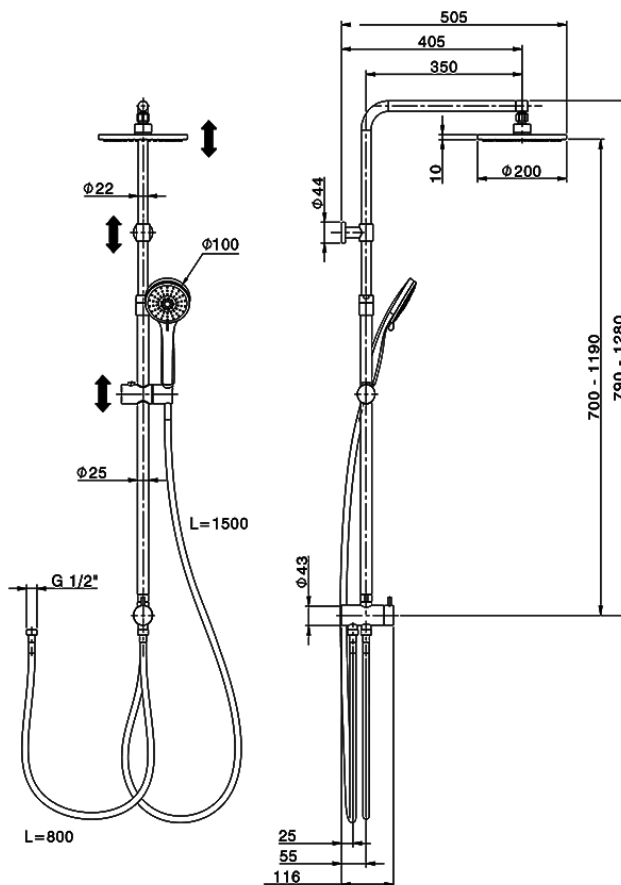

CombiShower with Diverter COLUMNS_SSQ84010

SSQ84010

<https://en.huberitalia.com/combishower-with-diverter-columns-ssq84010>

2026-06-26