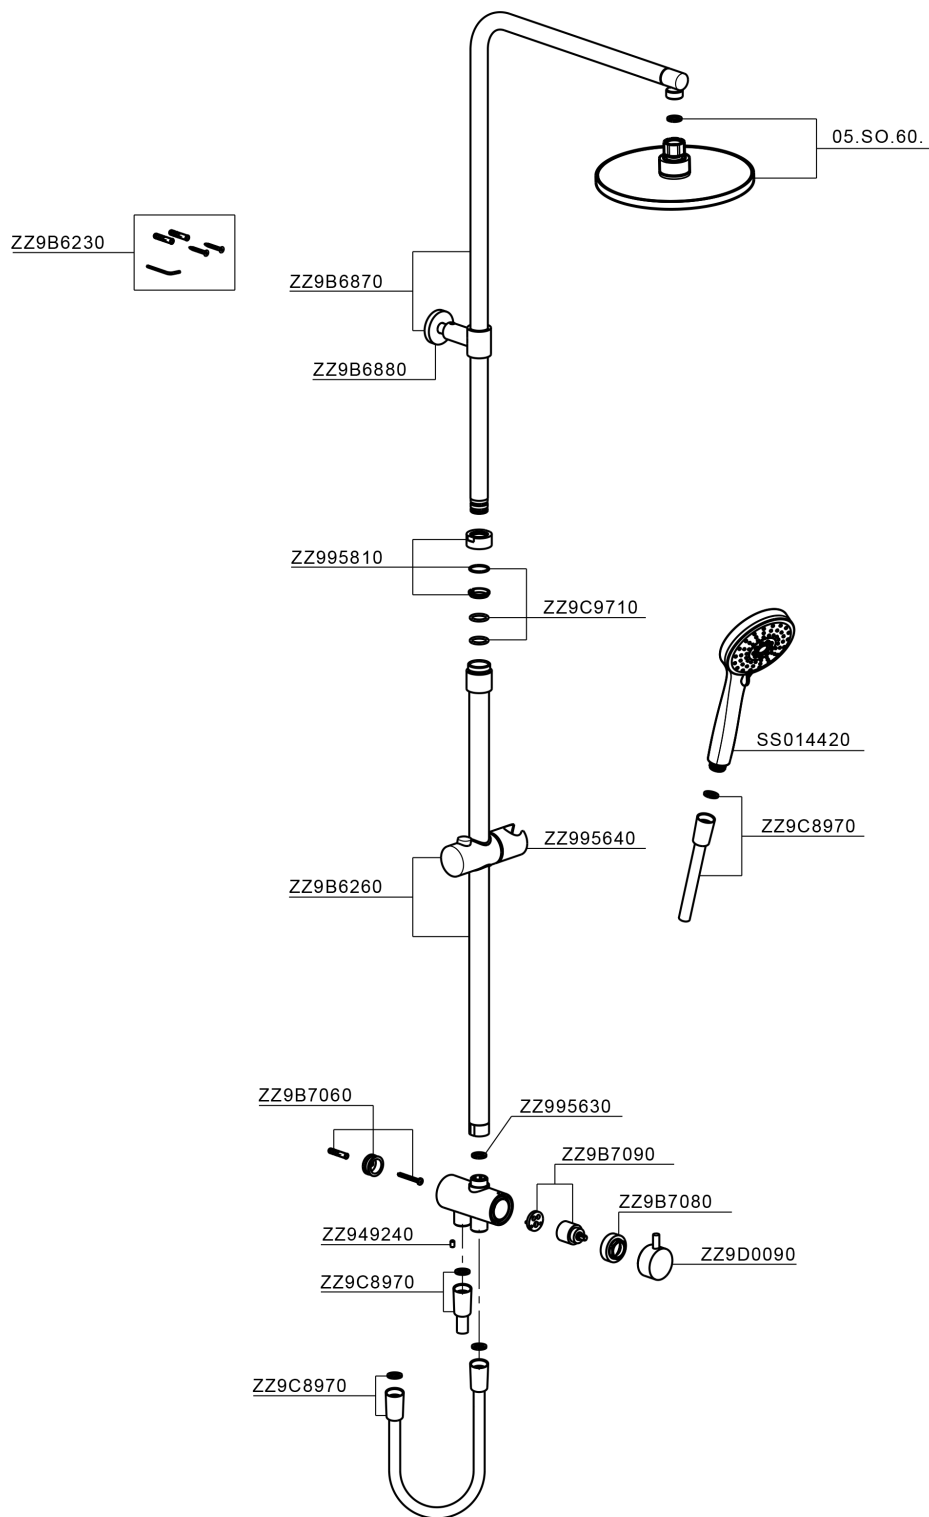

CombiShower with Diverter COLUMNS_SSQ84010

SSQ84010

<https://en.huberitalia.com/combishower-with-diverter-columns-ssq84010>

2026-06-26