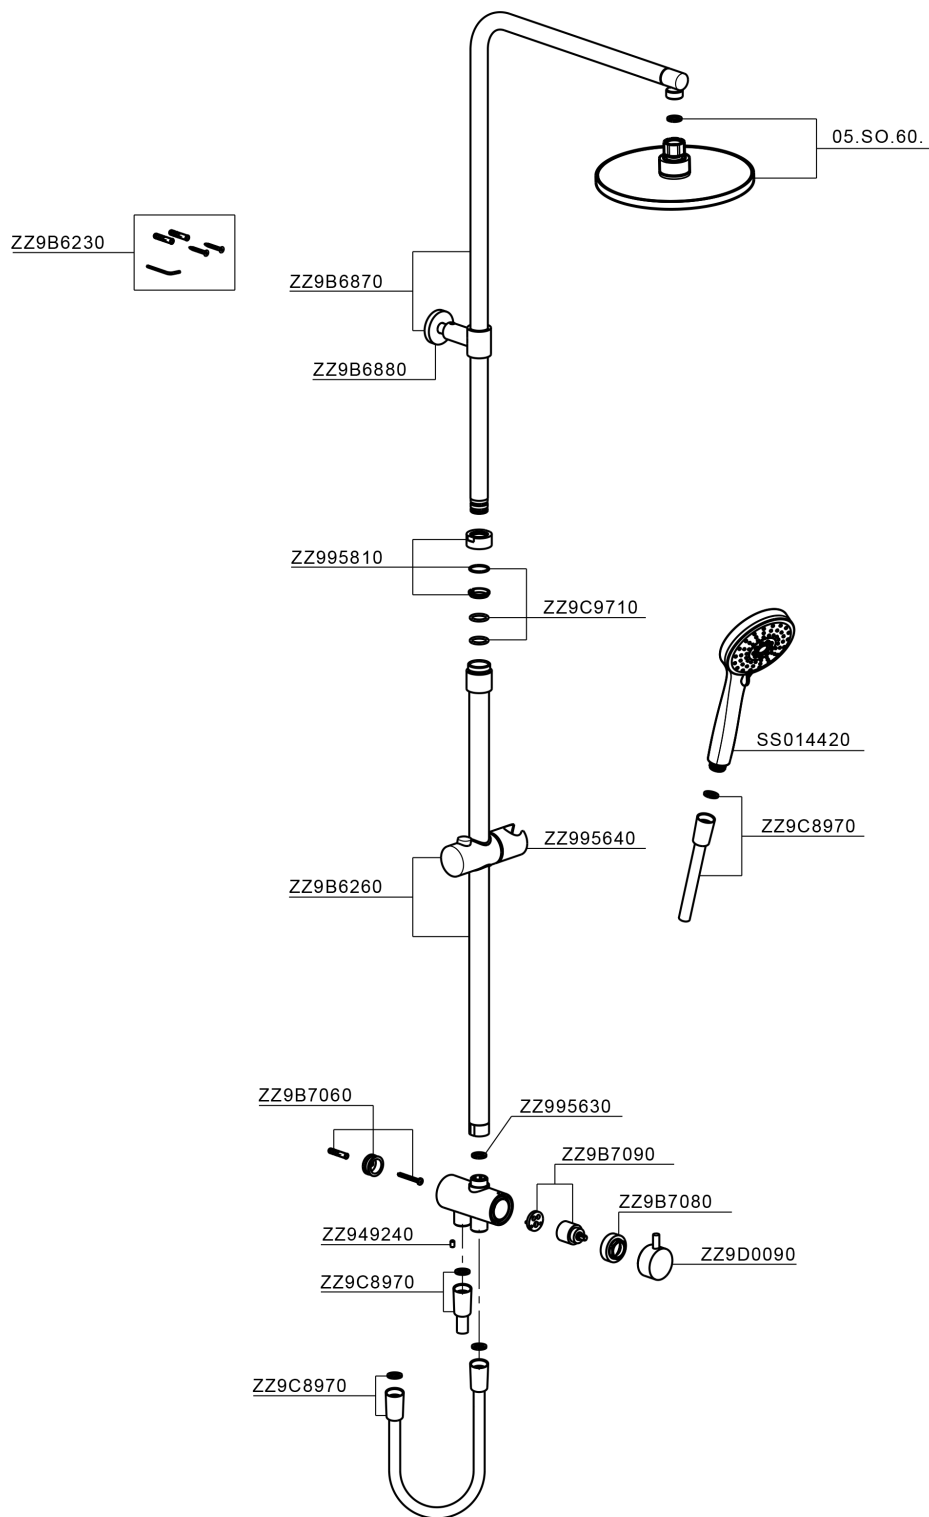

CombiShower with Diverter COLUMNS_SSQ84010

SSQ84010

<https://en.huberitalia.com/combishower-with-diverter-columns-ssq84010>

2026-04-06