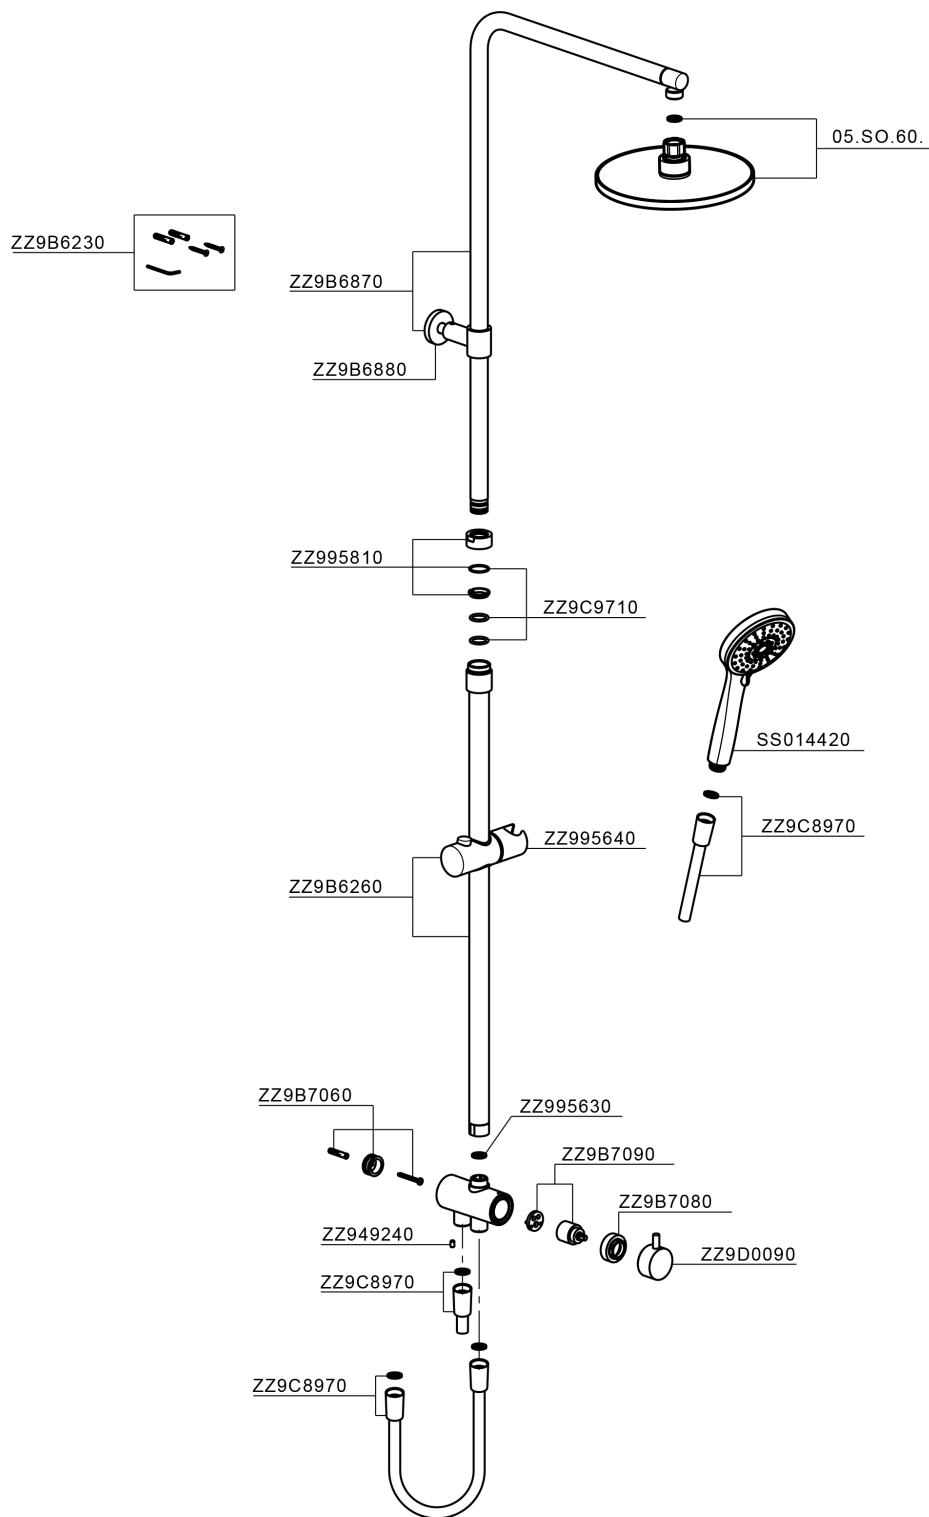

CombiShower with Diverter COLUMNS_SSQ84010

MODEL **SSQ84010**

CombiShower with Diverter, 2-outlet diverter with external wall elbow, adjustable Column, sliding handshower bracket, 100 mm ABS 3 sprays handshower, 200 mm ABS round showerhead 11,5 mm thick, double 80-150 cm PVC flexible hoses

AVAILABLE FINISHINGS

CHARACTERISTICS

CombiShower with Diverter COLUMNS_SSQ84010

SSQ84010

<https://en.huberitalia.com/combishower-with-diverter-columns-ssq84010>

2026-04-08