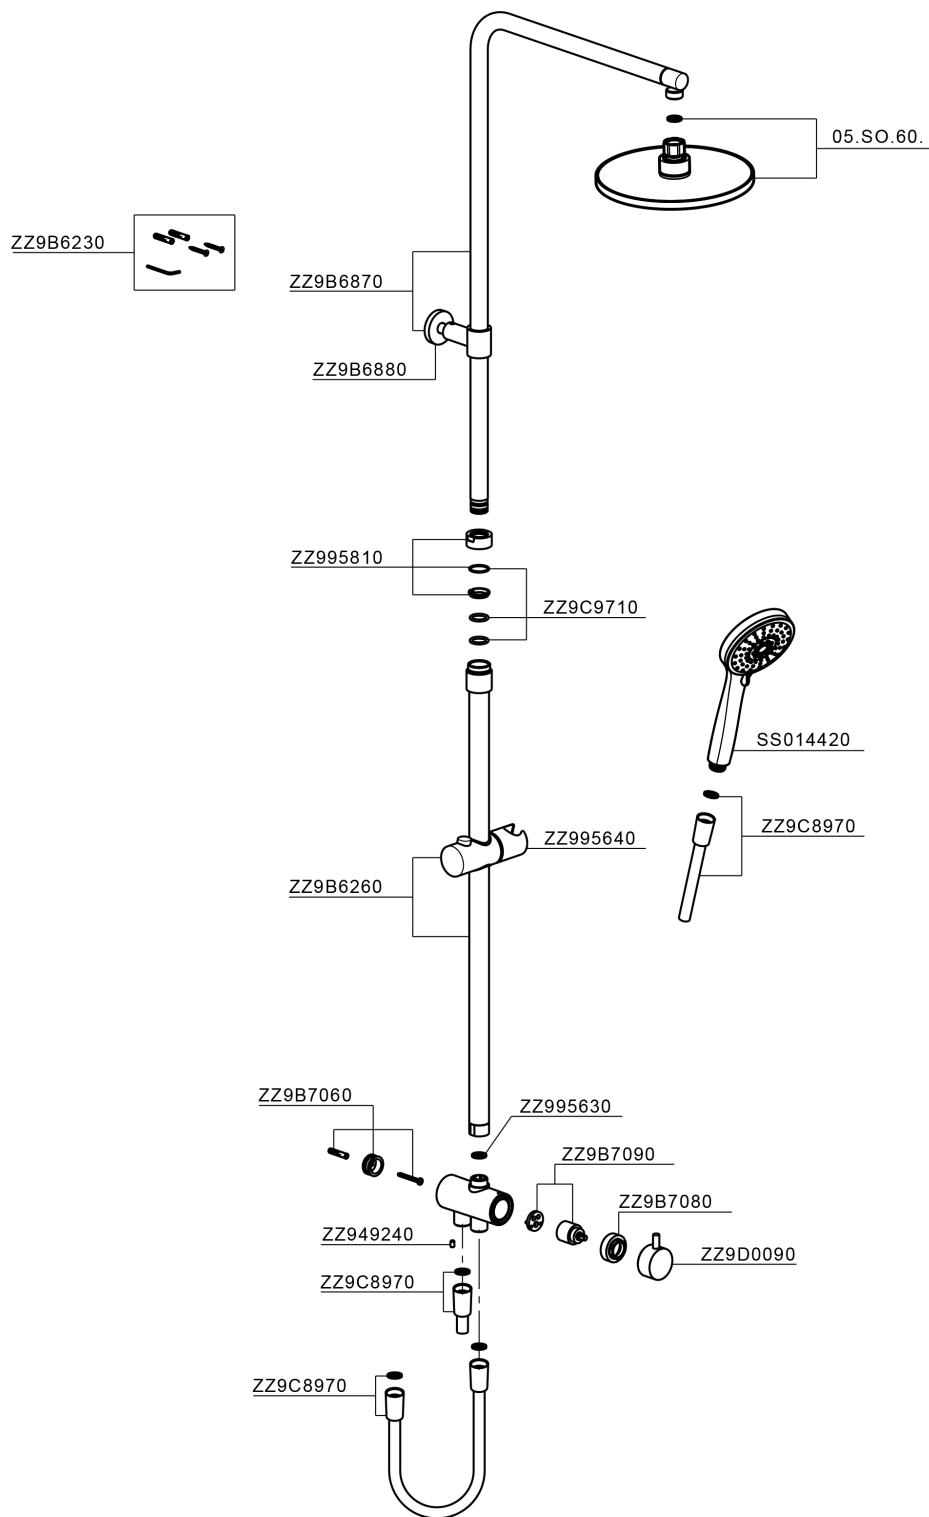

CombiShower with Diverter COLUMNS_SSQ84010

SSQ84010

<https://en.huberitalia.com/combishower-with-diverter-columns-ssq84010>

2026-06-06