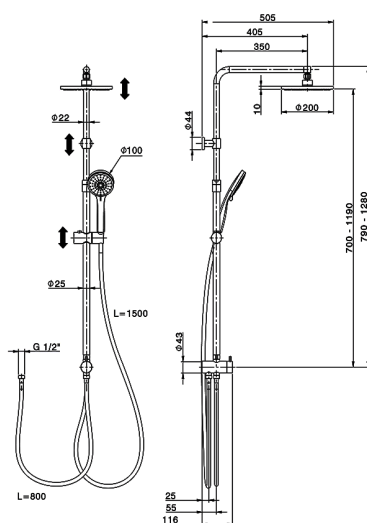

CombiShower with Diverter COLUMNS_SSQ84010

MODEL **SSQ84010**

CombiShower with Diverter, 2-outlet diverter with external wall elbow, adjustable Column, sliding handshower bracket, 100 mm ABS 3 sprays handshower, 200 mm ABS round showerhead 11,5 mm thick, double 80-150 cm PVC flexible hoses

AVAILABLE FINISHINGS

CHARACTERISTICS

CombiShower with Diverter COLUMNS_SSQ84010

SSQ84010

<https://en.huberitalia.com/combishower-with-diverter-columns-ssq84010>

2026-04-08