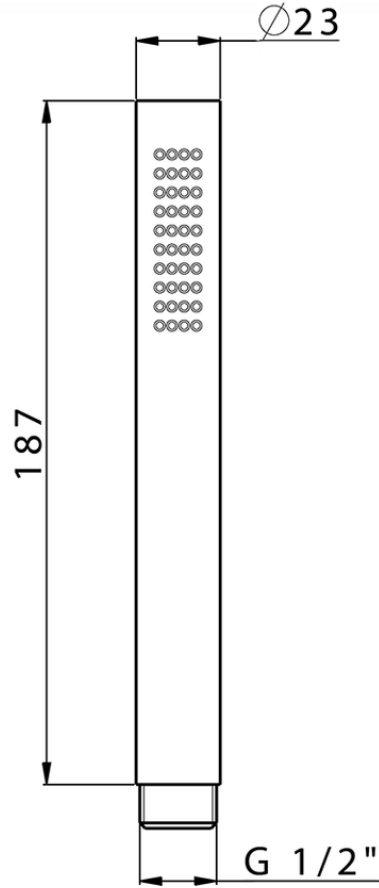

Brass Minimal handshower SHOWER_SS014460

SS014460

<https://en.huberitalia.com/brass-minimal-handshower-shower-ss014460>

2024-11-24