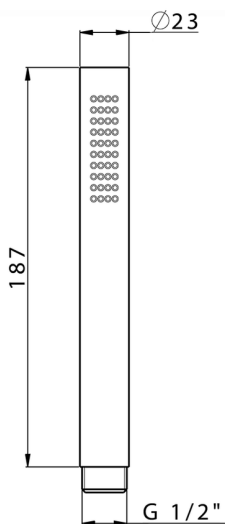

Brass Minimal handshower SHOWER_SS014460

MODEL **SS014460**

Brass Minimal handshower, 18,7x2,3x1,5 one spray

AVAILABLE FINISHINGS

- **21** 21 Chrome
- **2P** 2P Rose Gold
- **2Q** 2Q Black Titanium
- **40** 40 Matt Black
- **4Q** 4Q Matt White
- **2F** 2F Brushed Nickel
- **2W** 2W Brushed Gold

CHARACTERISTICS

2024-11-21