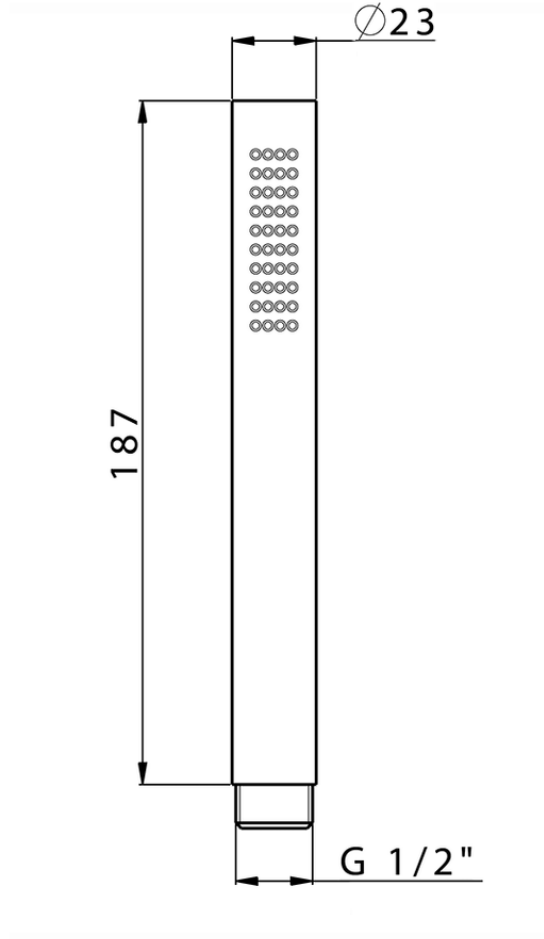

Brass Minimal handshower SHOWER_SS014460

SS014460

<https://en.huberitalia.com/brass-minimal-handshower-shower-ss014460>

2024-11-24