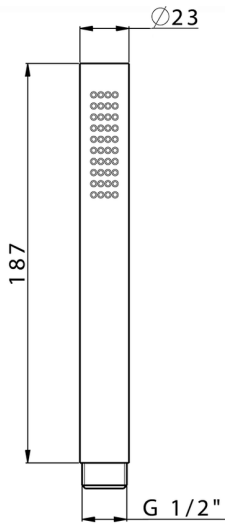

Brass Minimal handshower SHOWER_SS014460

MODEL **SS014460**

Brass Minimal handshower, 18,7x2,3x1,5 one spray

AVAILABLE FINISHINGS

- **21** 21 Chrome
- **2P** 2P Rose Gold
- **2Q** 2Q Black Titanium
- **40** 40 Matt Black
- **4Q** 4Q Matt White
- **2F** 2F Brushed Nickel
- **2W** 2W Brushed Gold

CHARACTERISTICS

2024-11-21