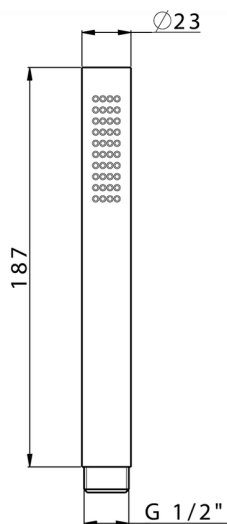

Brass Minimal handshower SHOWER_SS014460

MODEL **SS014460**

Brass Minimal handshower, 18,7x2,3x1,5 one spray

AVAILABLE FINISHINGS

- **21** 21 Chrome
- **2P** 2P Rose Gold
- **2Q** 2Q Black Titanium
- **40** 40 Matt Black
- **4Q** 4Q Matt White
- **2F** 2F Brushed Nickel
- **2W** 2W Brushed Gold

CHARACTERISTICS

2024-11-23