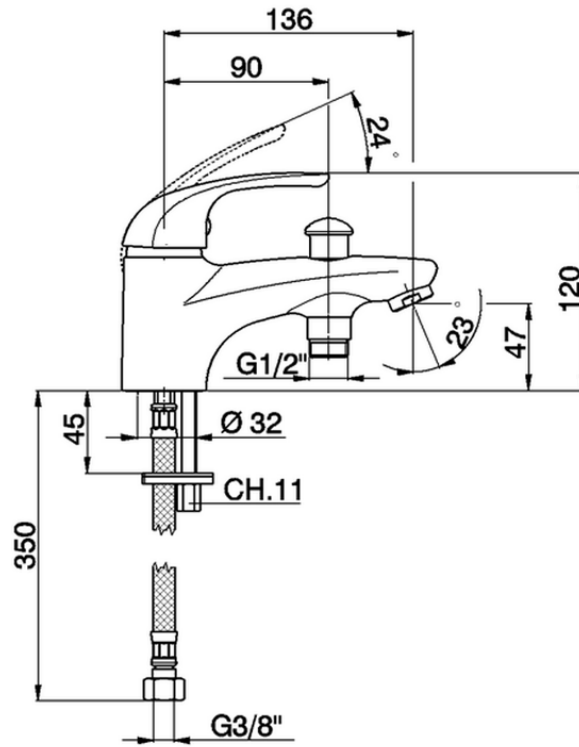

Deck mounted single lever bath mixer NORMA\_NM000183

NM000183

<https://en.huberitalia.com/deck-mounted-single-lever-bath-mixer-norma-nm000183>

2024-11-15