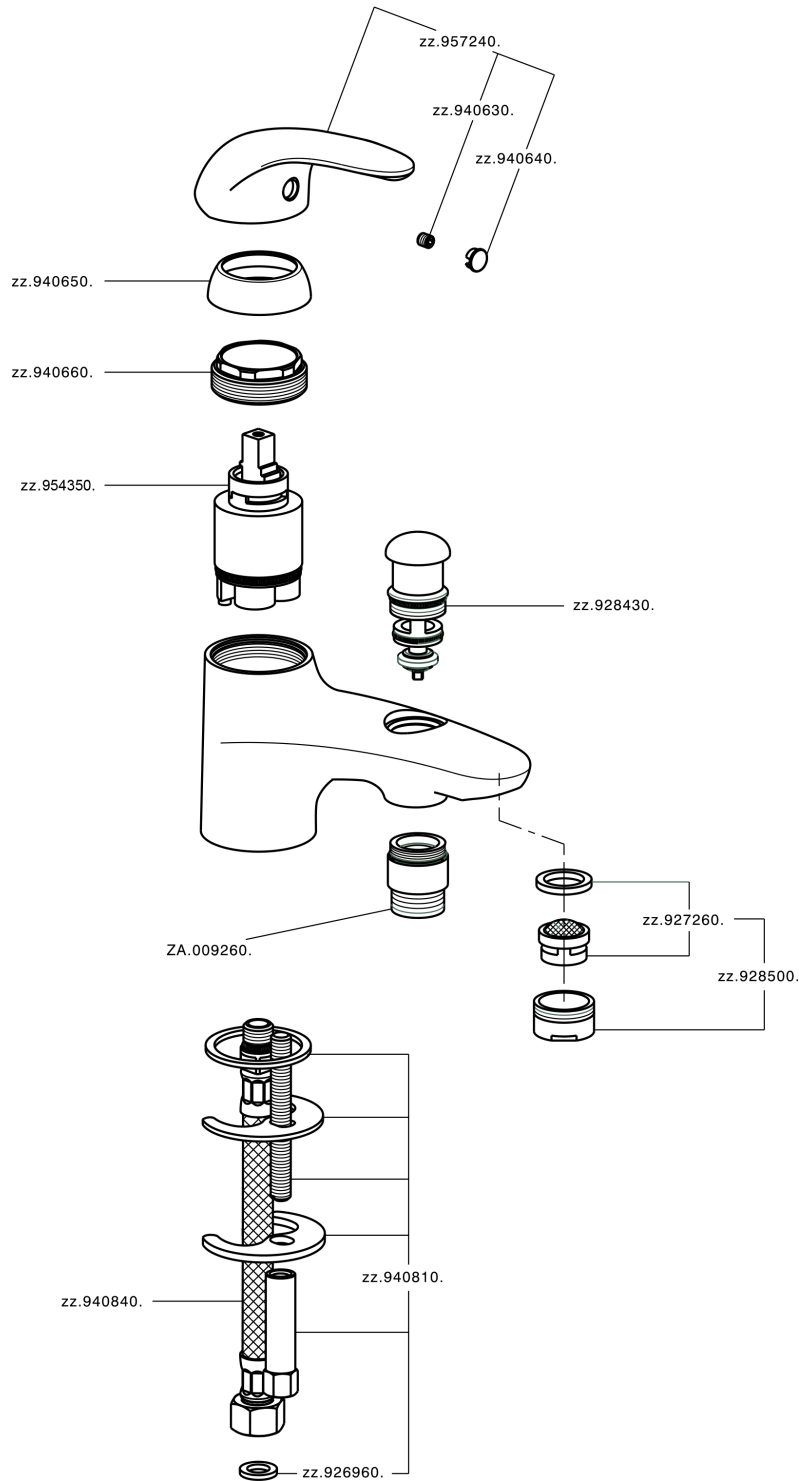

## Deck mounted single lever bath mixer NORMA\_NM000183

NM000183

<https://en.huberitalia.com/deck-mounted-single-lever-bath-mixer-norma-nm000183>

2024-11-15