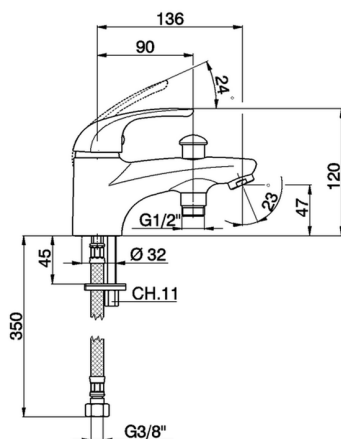

Deck mounted single lever bath mixer NORMA_NM000183

MODEL **NM000183**

Deck mounted single lever bath mixer, without shower set, 1/2" M Flexible Connection, G.3/8" Stainless Steel Flexible

AVAILABLE FINISHINGS

21 21 Chrome

CHARACTERISTICS

Cartridge Spare Parts **ZZ94034000**

35 mm Cartridge

Deck mounted single lever bath mixer NORMA_NM000183

NM000183

<https://en.huberitalia.com/deck-mounted-single-lever-bath-mixer-norma-nm000183>