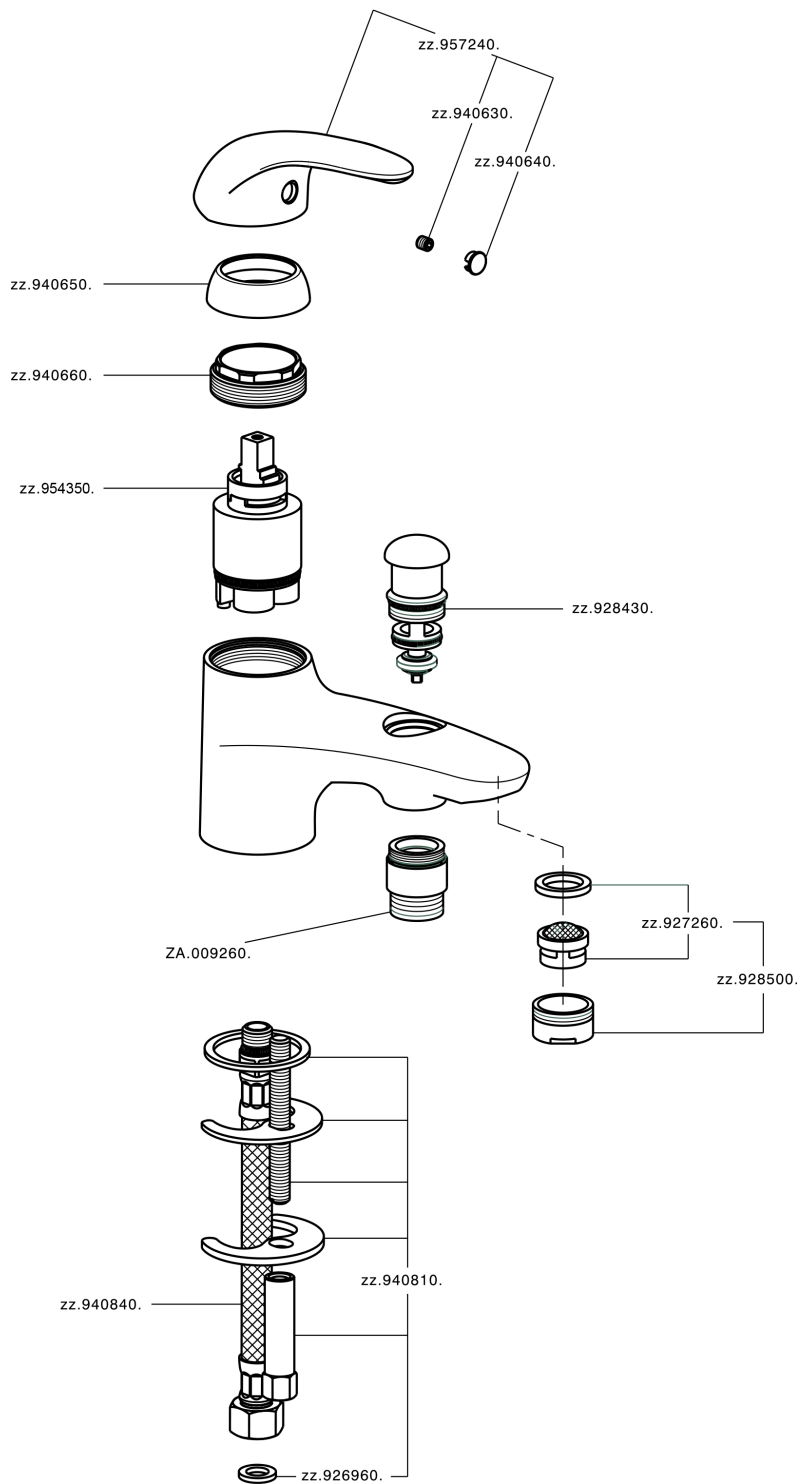

Deck mounted single lever bath mixer NORMA_NM000183

MODEL **NM000183**

Deck mounted single lever bath mixer, without shower set, 1/2" M Flexible Connection, G.3/8" Stainless Steel Flexible

AVAILABLE FINISHINGS

21 21 Chrome

CHARACTERISTICS

Cartridge Spare Parts **ZZ94034000**

35 mm Cartridge

Deck mounted single lever bath mixer NORMA_NM000183

NM000183

<https://en.huberitalia.com/deck-mounted-single-lever-bath-mixer-norma-nm000183>