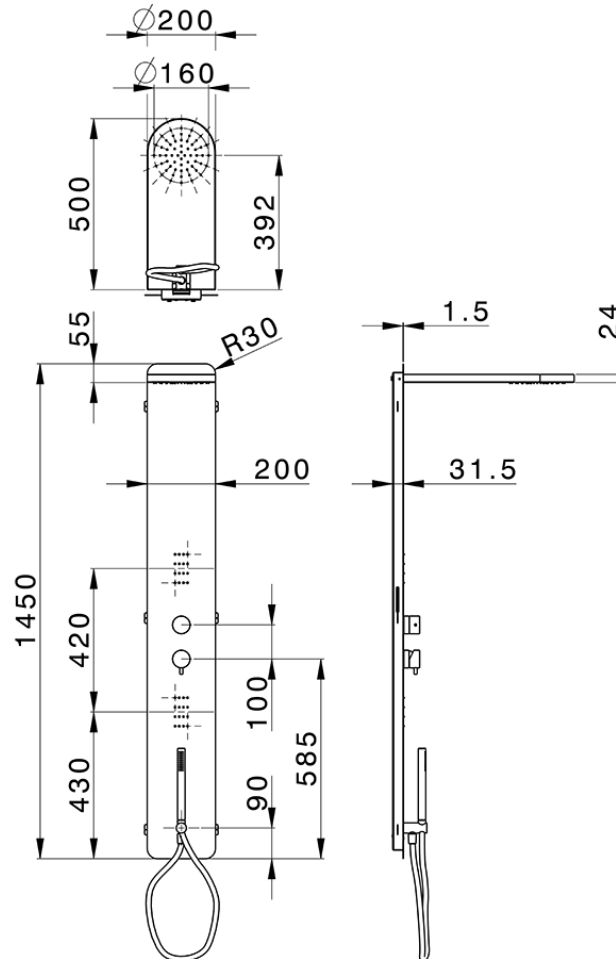

3-fonctions single lever shower panel COLUMNS_ZS105050

ZS105050

<https://en.huberitalia.com/3-fonctions-single-lever-shower-panel-columns-zs105050>

2025-04-07