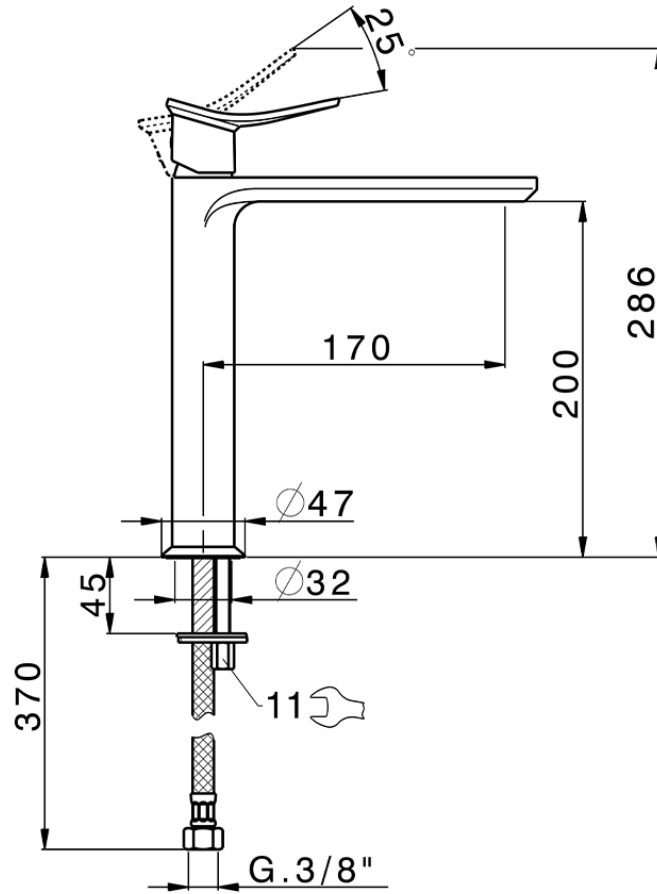

## Single lever tall washbasin mixer HARLOCK\_HC003541

HC003541

<https://en.huberitalia.com/single-lever-tall-washbasin-mixer-harlock-hc003541>

2024-12-22