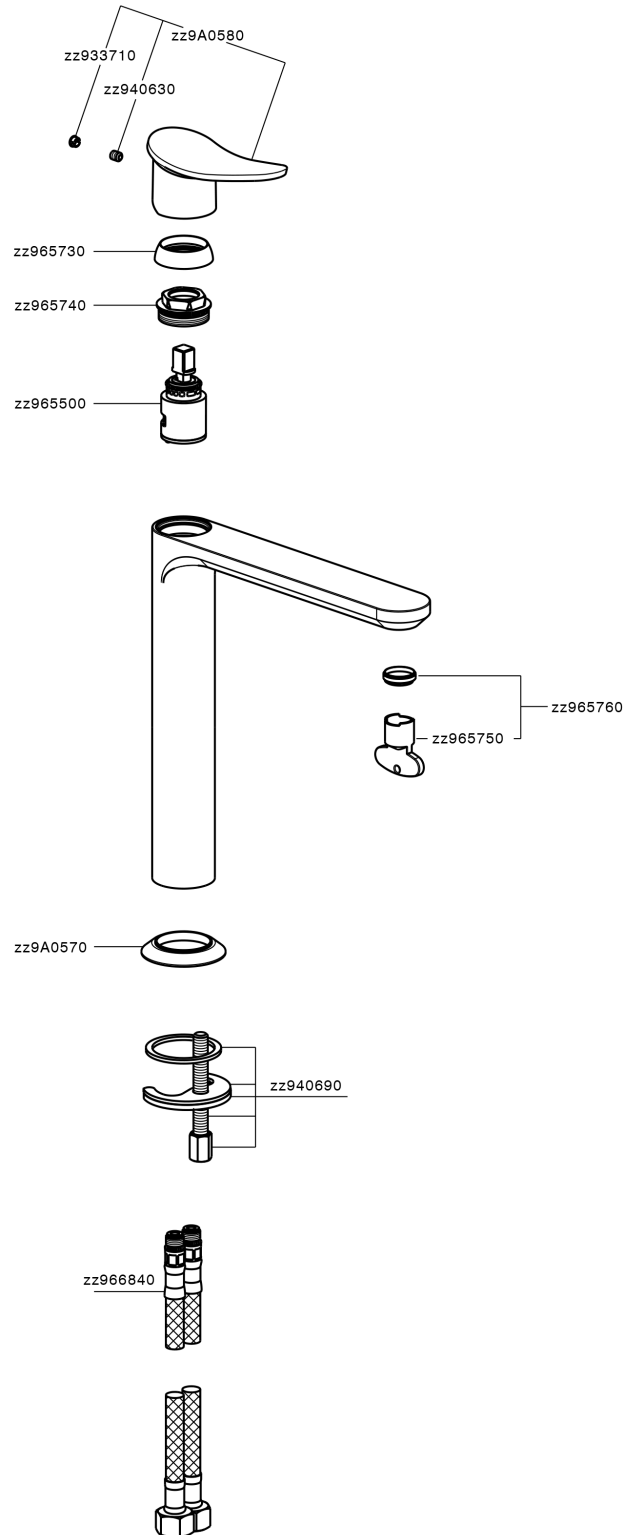

Single lever tall washbasin mixer HARLOCK_HC003541

HC003541

<https://en.huberitalia.com/single-lever-tall-washbasin-mixer-harlock-hc003541>

2024-12-22