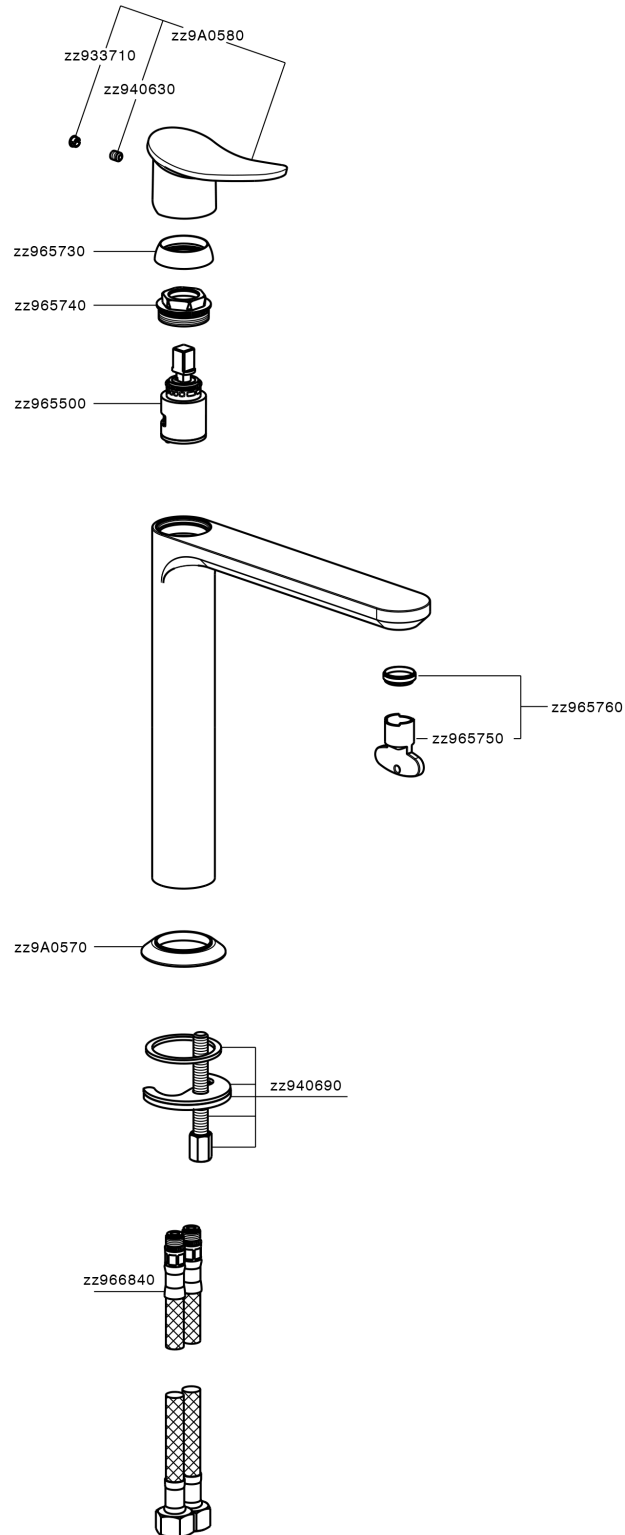

Single lever tall washbasin mixer HARLOCK_HC003541

MODEL **HC003541**

Single lever tall washbasin mixer, without automatic pop-up waste, G.3/8" stainless steel flexible hoses

AVAILABLE FINISHINGS

-  **21** 21 Chrome
-  **2P** 2P Rose Gold
-  **2Q** 2Q Black Titanium
-  **40** 40 Matt Black
-  **4Q** 4Q Matt White
-  **6T** 6T Chrome/Matt Black

CHARACTERISTICS

Cartridge Spare Parts **ZZ96550000**

25 mm Cartridge

Single lever tall washbasin mixer HARLOCK_HC003541

HC003541

<https://en.huberitalia.com/single-lever-tall-washbasin-mixer-harlock-hc003541>