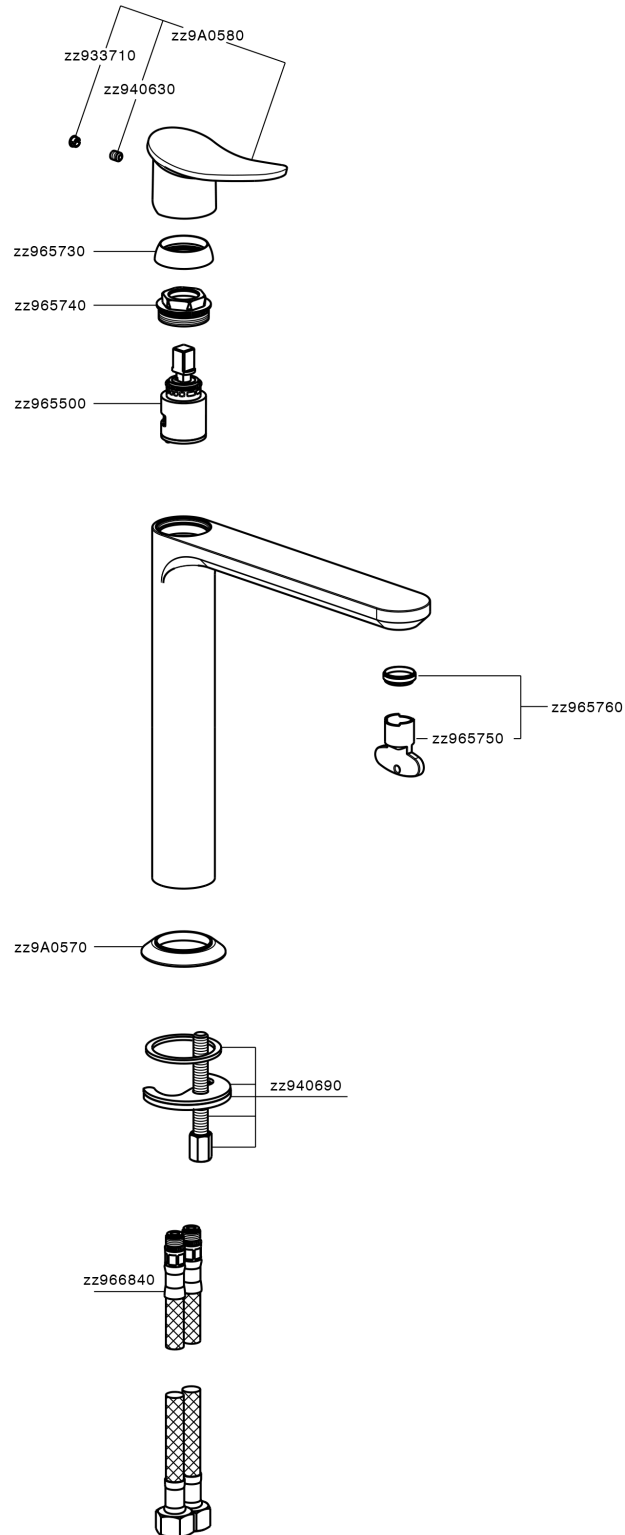

## Single lever tall washbasin mixer HARLOCK\_HC003541

MODEL **HC003541**

Single lever tall washbasin mixer, without automatic pop-up waste, G.3/8" stainless steel flexible hoses

### CHARACTERISTICS

Cartridge Spare Parts **ZZ96550000**

**25 mm Cartridge**

## Single lever tall washbasin mixer HARLOCK\_HC003541

HC003541

<https://en.huberitalia.com/single-lever-tall-washbasin-mixer-harlock-hc003541>

2024-12-22