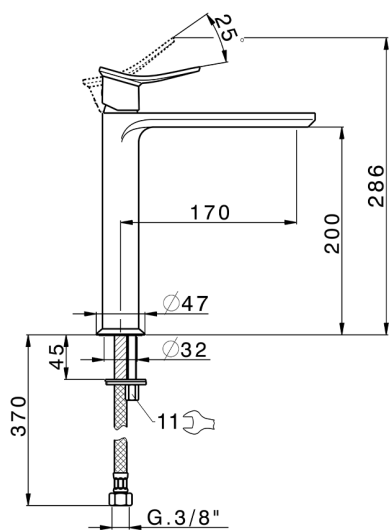

## Single lever tall washbasin mixer HARLOCK\_HC003541

MODEL **HC003541**

Single lever tall washbasin mixer, without automatic pop-up waste, G.3/8" stainless steel flexible hoses

### CHARACTERISTICS

Cartridge Spare Parts **ZZ96550000**

**25 mm Cartridge**

## Single lever tall washbasin mixer HARLOCK\_HC003541

HC003541

<https://en.huberitalia.com/single-lever-tall-washbasin-mixer-harlock-hc003541>

2024-12-22