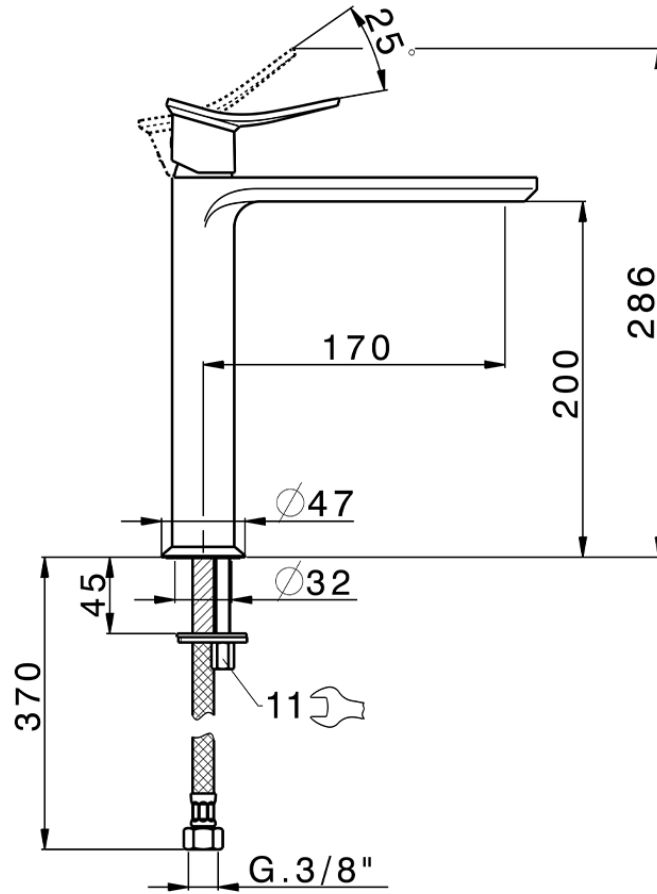

Single lever tall washbasin mixer HARLOCK_HC003541

HC003541

<https://en.huberitalia.com/single-lever-tall-washbasin-mixer-harlock-hc003541>

2024-12-22