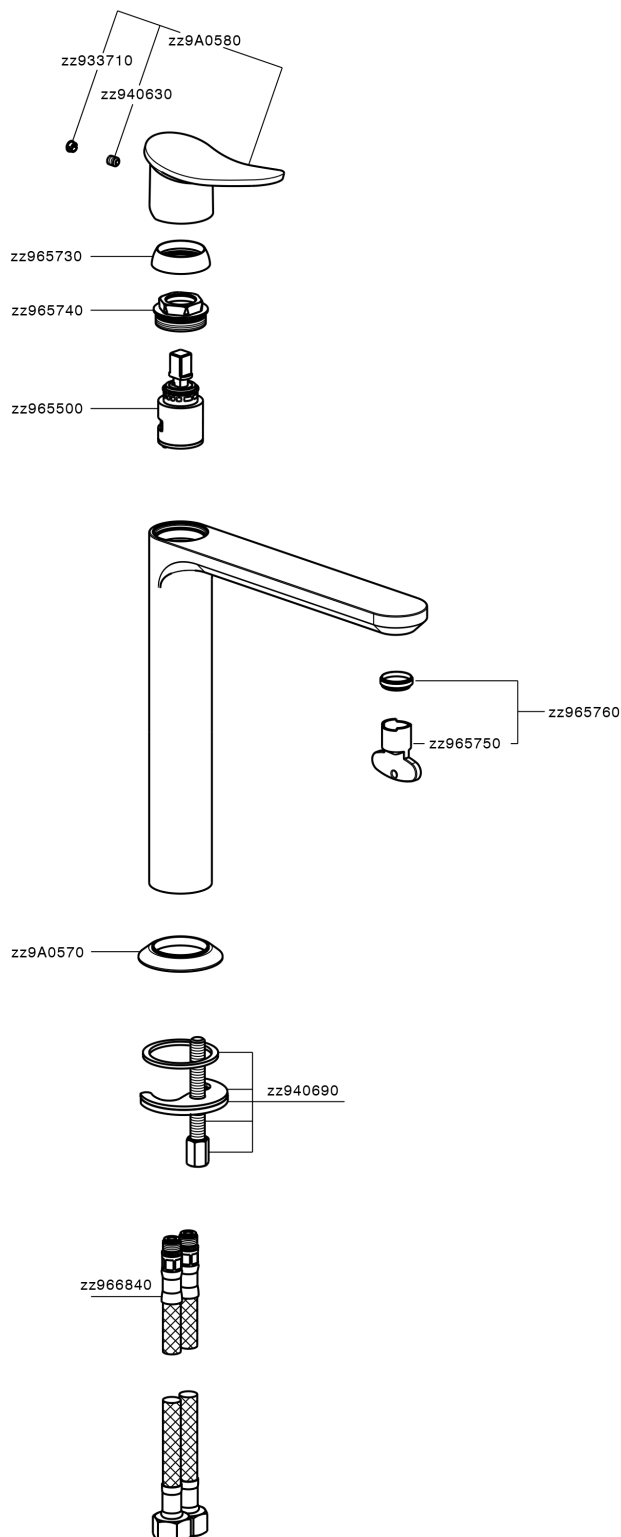

Single lever tall washbasin mixer HARLOCK_HC003541

HC003541

<https://en.huberitalia.com/single-lever-tall-washbasin-mixer-harlock-hc003541>

2024-12-22