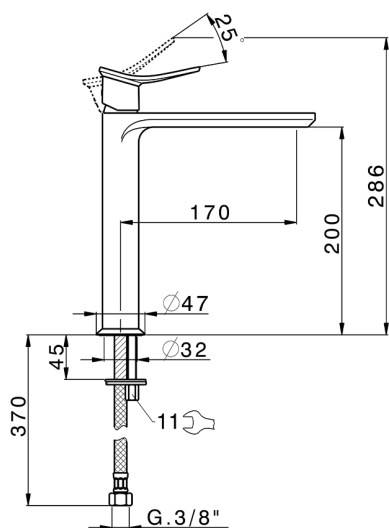

## Single lever tall washbasin mixer HARLOCK\_HC003541

MODEL **HC003541**

Single lever tall washbasin mixer, without automatic pop-up waste, G.3/8" stainless steel flexible hoses

### CHARACTERISTICS

Cartridge Spare Parts **ZZ96550000**

**25 mm Cartridge**

## Single lever tall washbasin mixer HARLOCK\_HC003541

HC003541

<https://en.huberitalia.com/single-lever-tall-washbasin-mixer-harlock-hc003541>

2024-12-22