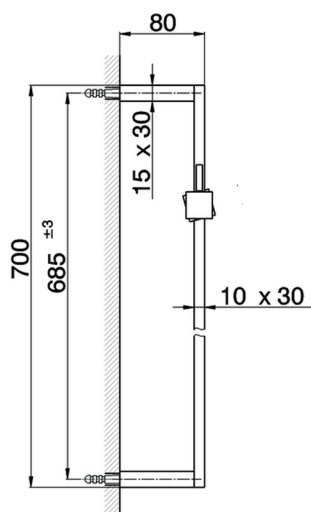

sliding bar SHOWER_SS012090

MODEL **SS012090**

sliding bar, 70 cm sliding rail bar with sliding bracket

AVAILABLE FINISHINGS

CHARACTERISTICS

2024-11-15