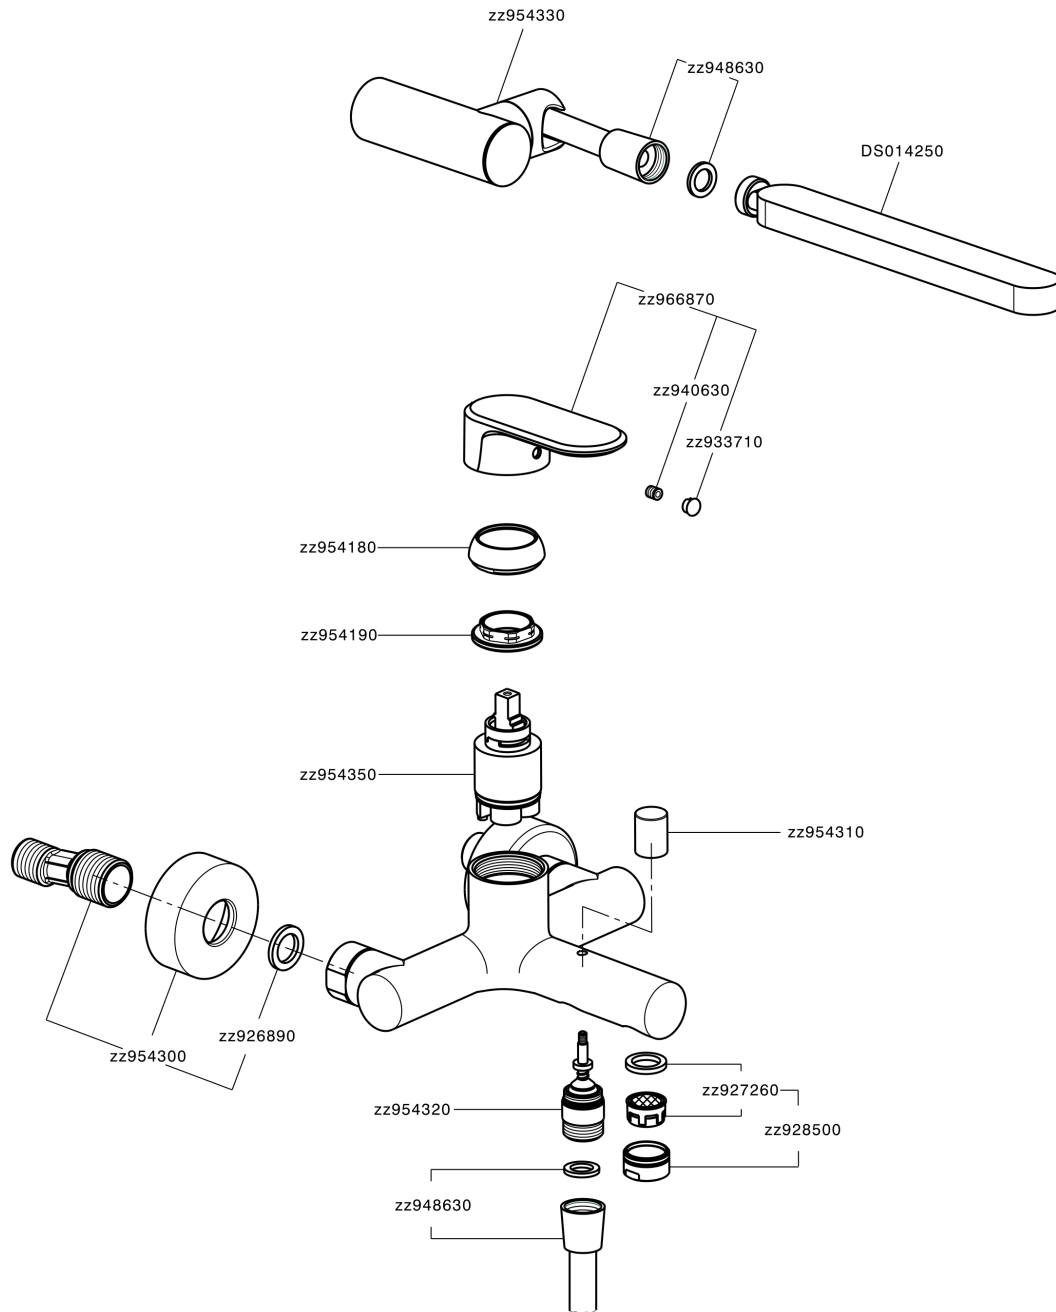

Single lever bath mixer, with shower set LEVITY_LY000120

MODEL **LY000120**

Single lever bath mixer, with shower set, wall mounted adjustable handshower bracket, minimalistic one spray flat handshower ABS, 150 cm SUPREME smooth flexible hose

AVAILABLE FINISHINGS

-  **21** 21 Chrome
-  **2B** 2B Polished Nickel
-  **2F** 2F Brushed Nickel
-  **40** 40 Matt Black
-  **4Q** 4Q Matt White

CHARACTERISTICS

Cartridge Spare Parts **ZZ95435000**
35 mm Cartridge

EcoStop

EcoStop feature limits water flow to approximately 50% of maximum output with one point of resistance on setting. Push slightly past the middle stop only when full water output is required. This will save water up to 50%.

Single lever bath mixer, with shower set LEVITY_LY000120

LY000120

<https://en.huberitalia.com/single-lever-bath-mixer-with-shower-set-levity-ly000120>

2026-06-13