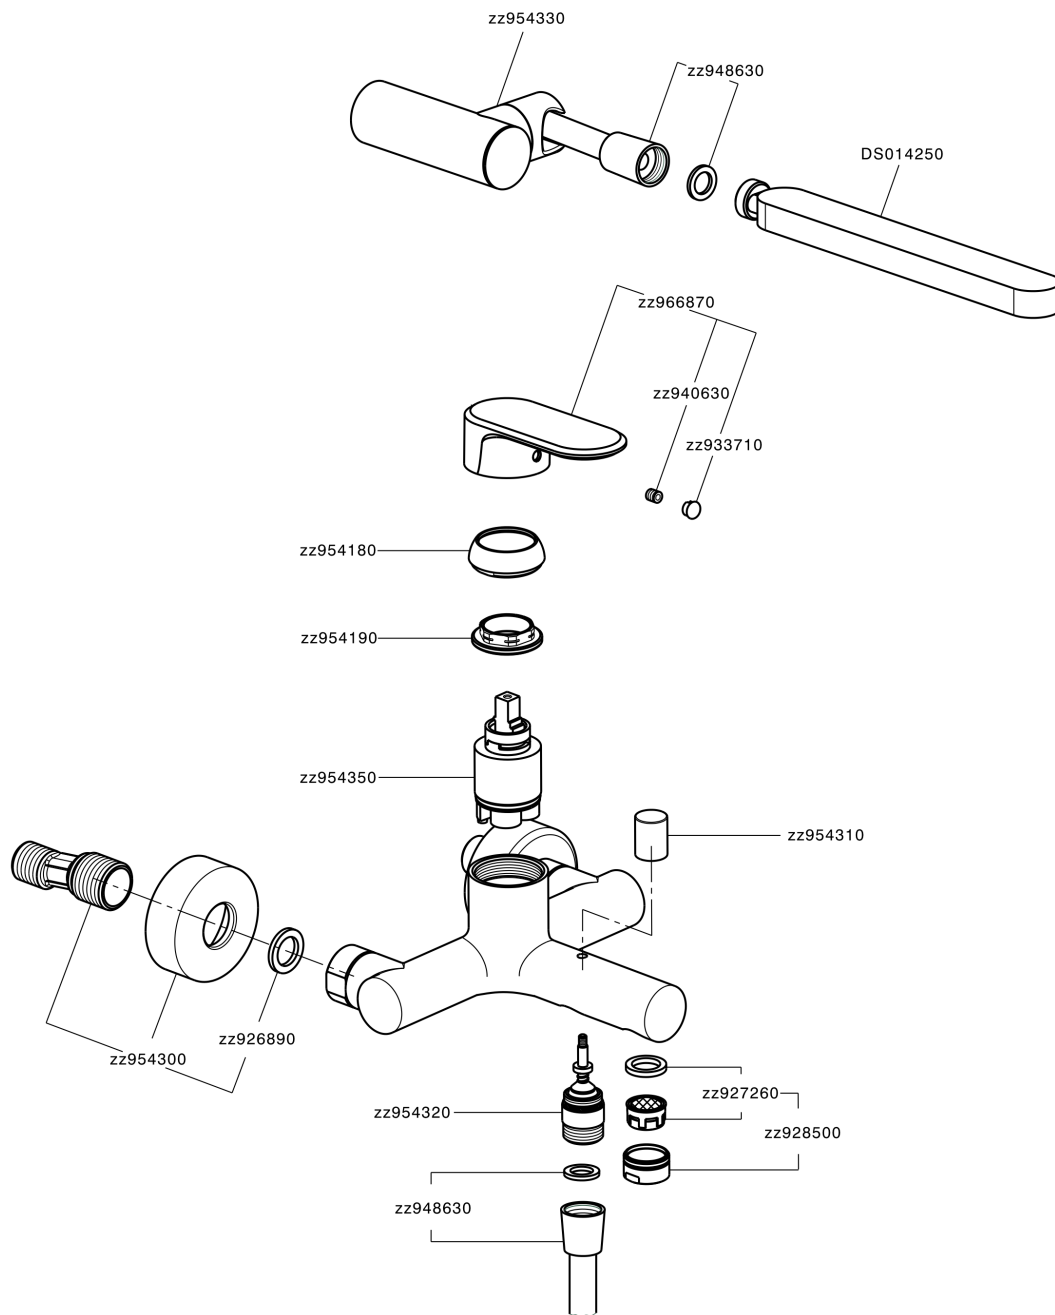

Single lever bath mixer, with shower set LEVITY_LY000120

MODEL **LY000120**

Single lever bath mixer, with shower set, wall mounted adjustable handshower bracket, minimalistic one spray flat handshower ABS, 150 cm SUPREME smooth flexible hose

AVAILABLE FINISHINGS

-  **21** 21 Chrome
-  **2B** 2B Polished Nickel
-  **2F** 2F Brushed Nickel
-  **40** 40 Matt Black
-  **4Q** 4Q Matt White

CHARACTERISTICS

Cartridge Spare Parts **ZZ95435000**
35 mm Cartridge

EcoStop

EcoStop feature limits water flow to approximately 50% of maximum output with one point of resistance on setting. Push slightly past the middle stop only when full water output is required. This will save water up to 50%.

Single lever bath mixer, with shower set LEVITY_LY000120

LY000120

<https://en.huberitalia.com/single-lever-bath-mixer-with-shower-set-levity-ly000120>

2026-04-08