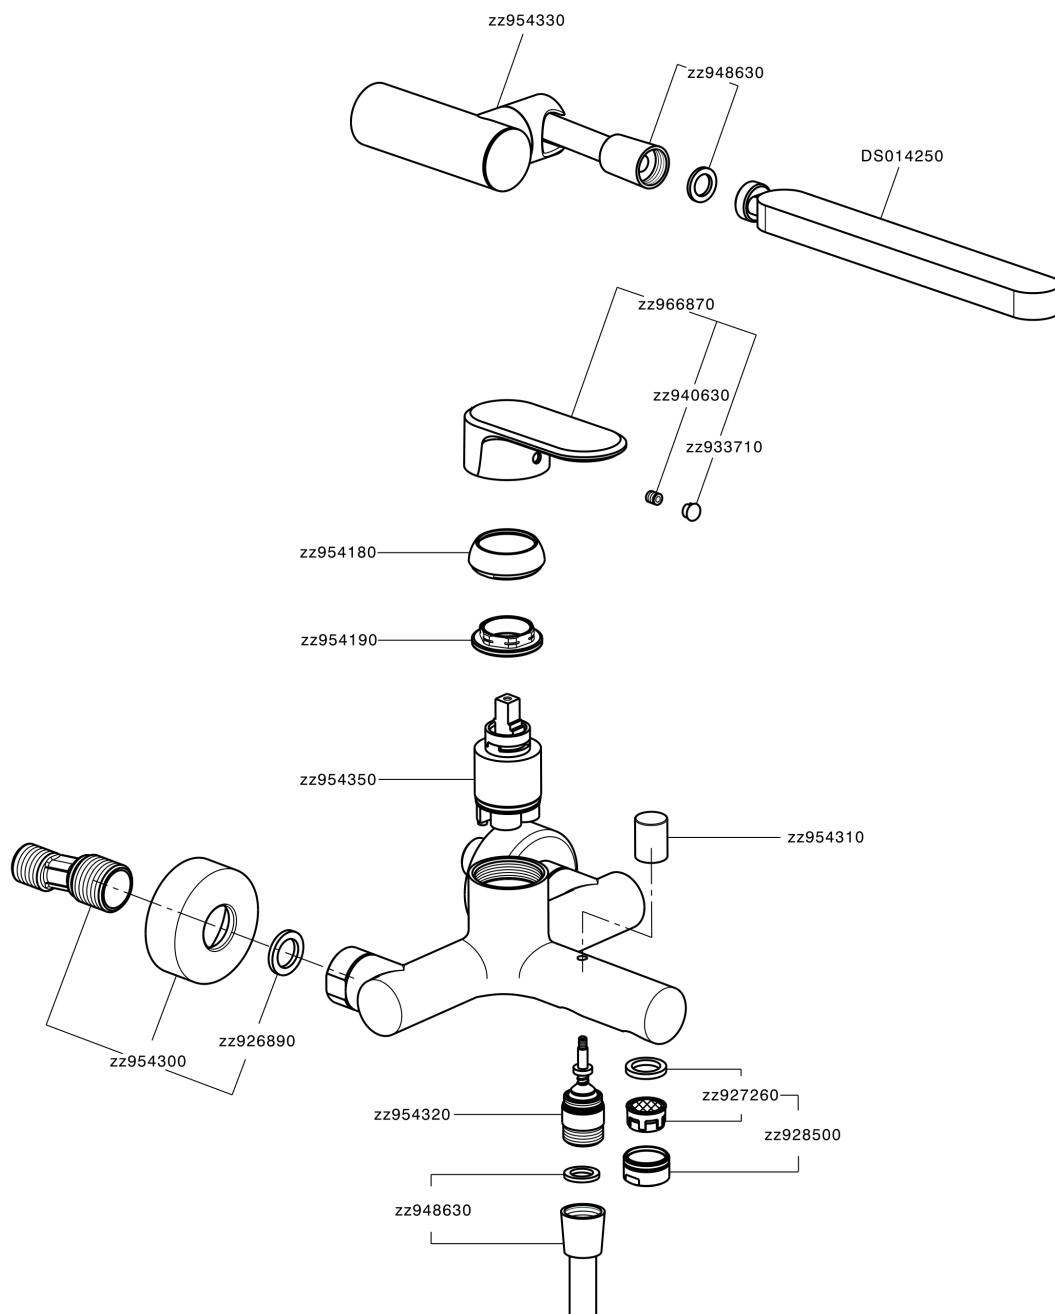

Single lever bath mixer, with shower set LEVITY_LY000120

MODEL **LY000120**

Single lever bath mixer, with shower set, wall mounted adjustable handshower bracket, minimalistic one spray flat handshower ABS, 150 cm SUPREME smooth flexible hose

AVAILABLE FINISHINGS

-  **21** 21 Chrome
-  **2B** 2B Polished Nickel
-  **2F** 2F Brushed Nickel
-  **40** 40 Matt Black
-  **4Q** 4Q Matt White

CHARACTERISTICS

Cartridge Spare Parts **ZZ95435000**
35 mm Cartridge

EcoStop

EcoStop feature limits water flow to approximately 50% of maximum output with one point of resistance on setting. Push slightly past the middle stop only when full water output is required. This will save water up to 50%.

Single lever bath mixer, with shower set LEVITY_LY000120

LY000120

<https://en.huberitalia.com/single-lever-bath-mixer-with-shower-set-levity-ly000120>

2026-06-26