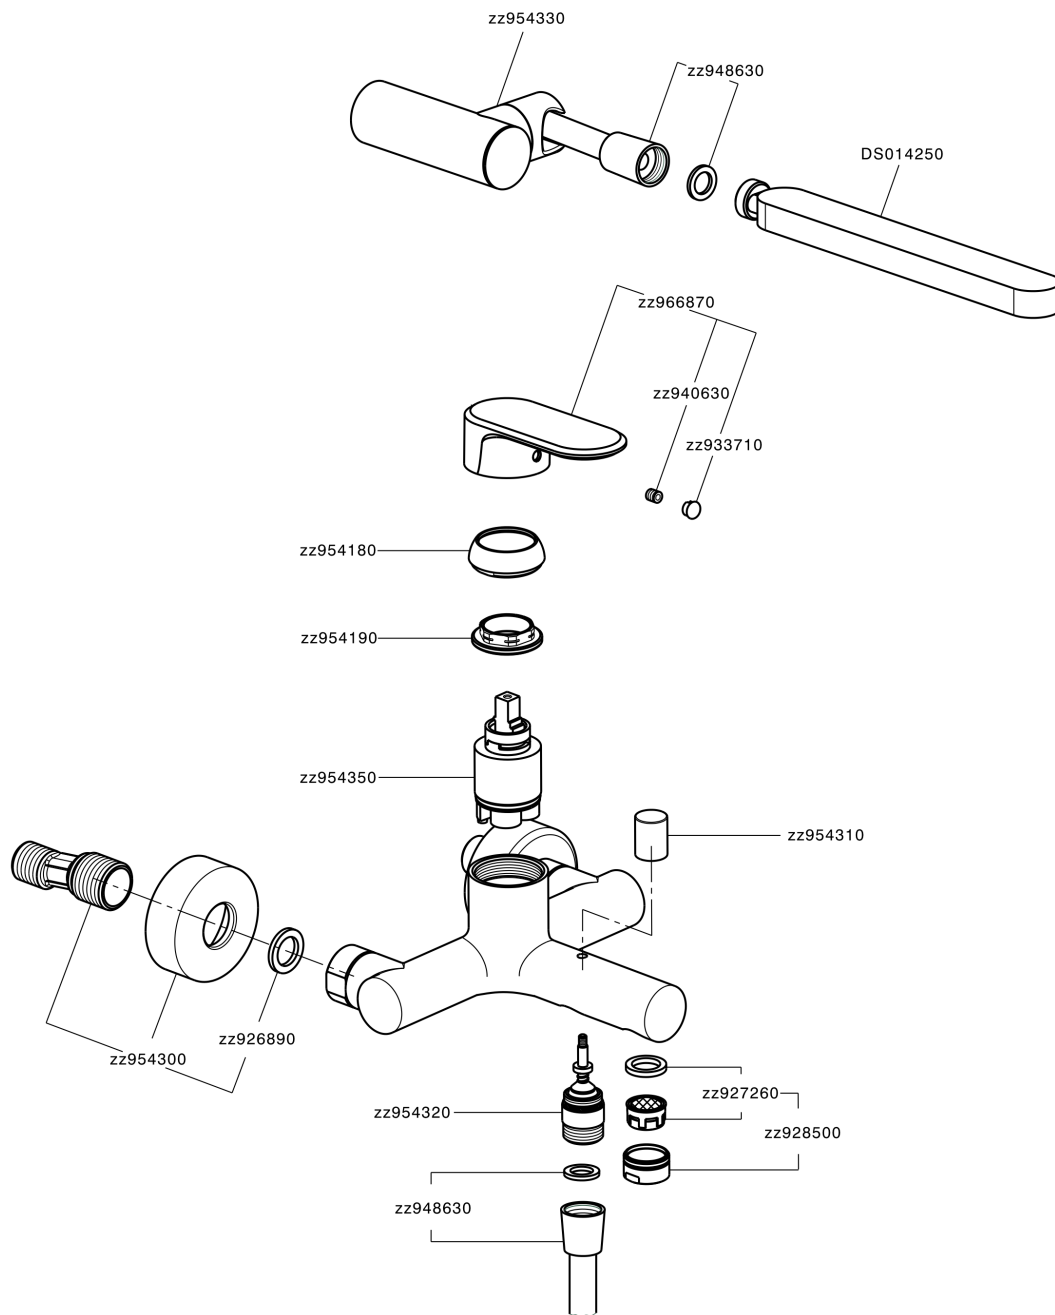

Single lever bath mixer, with shower set LEVITY_LY000120

MODEL **LY000120**

Single lever bath mixer, with shower set, wall mounted adjustable handshower bracket, minimalistic one spray flat handshower ABS, 150 cm SUPREME smooth flexible hose

AVAILABLE FINISHINGS

-  **21** 21 Chrome
-  **2B** 2B Polished Nickel
-  **2F** 2F Brushed Nickel
-  **40** 40 Matt Black
-  **4Q** 4Q Matt White

CHARACTERISTICS

Cartridge Spare Parts **ZZ95435000**
35 mm Cartridge

EcoStop

EcoStop feature limits water flow to approximately 50% of maximum output with one point of resistance on setting. Push slightly past the middle stop only when full water output is required. This will save water up to 50%.

Single lever bath mixer, with shower set LEVITY_LY000120

LY000120

<https://en.huberitalia.com/single-lever-bath-mixer-with-shower-set-levity-ly000120>

2026-06-06