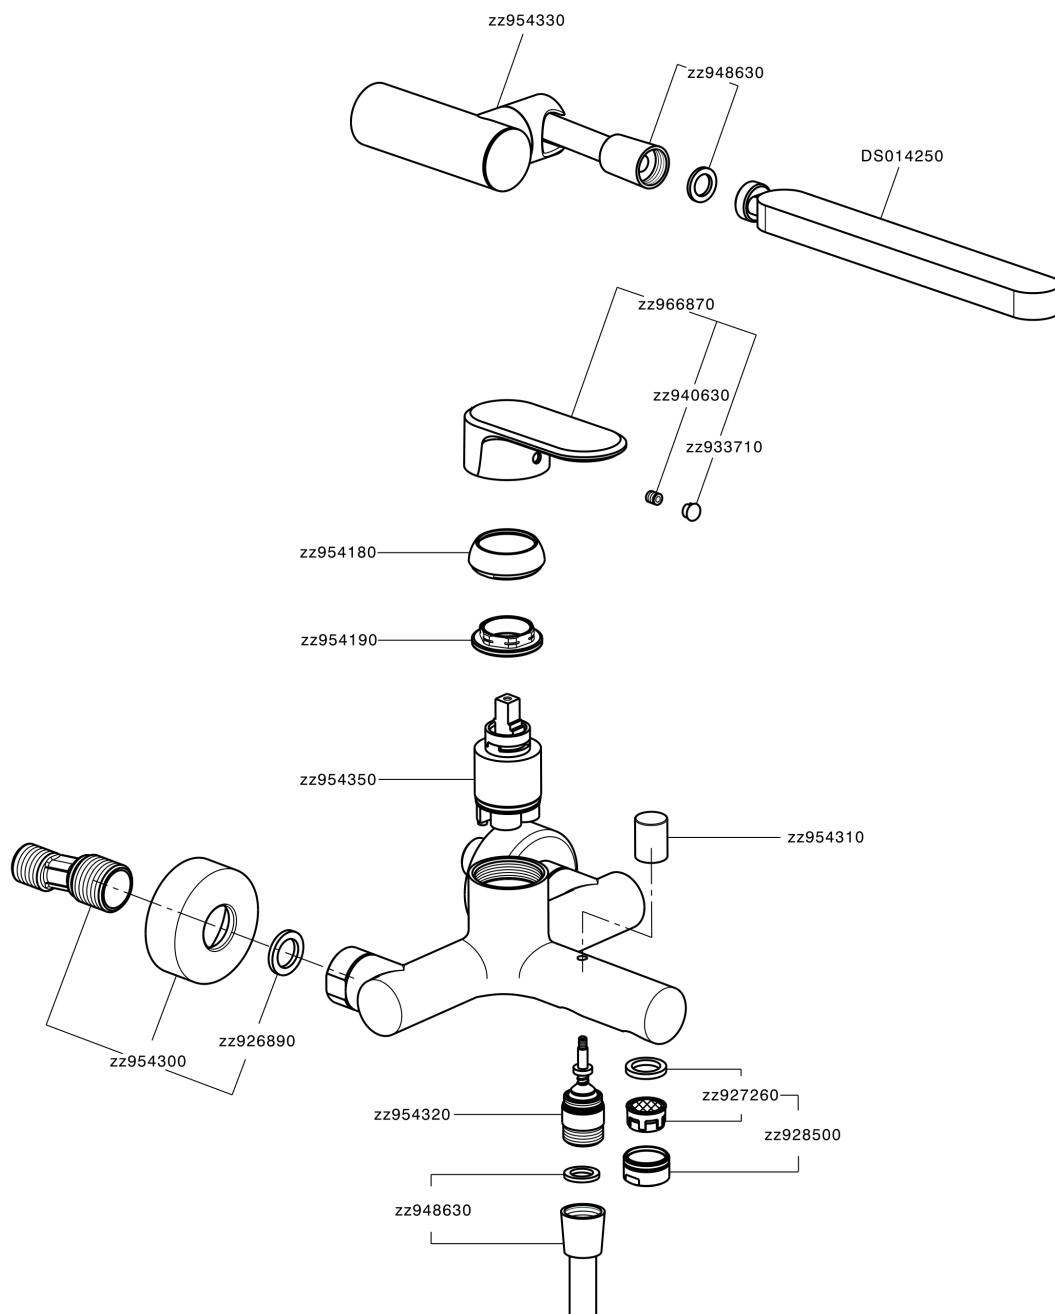

Single lever bath mixer, with shower set LEVITY_LY000120

MODEL **LY000120**

Single lever bath mixer, with shower set, wall mounted adjustable handshower bracket, minimalistic one spray flat handshower ABS, 150 cm SUPREME smooth flexible hose

AVAILABLE FINISHINGS

-  **21** 21 Chrome
-  **2B** 2B Polished Nickel
-  **2F** 2F Brushed Nickel
-  **40** 40 Matt Black
-  **4Q** 4Q Matt White

CHARACTERISTICS

Cartridge Spare Parts **ZZ95435000**
35 mm Cartridge

EcoStop

EcoStop feature limits water flow to approximately 50% of maximum output with one point of resistance on setting. Push slightly past the middle stop only when full water output is required. This will save water up to 50%.

Single lever bath mixer, with shower set LEVITY_LY000120

LY000120

<https://en.huberitalia.com/single-lever-bath-mixer-with-shower-set-levity-ly000120>

2026-05-15