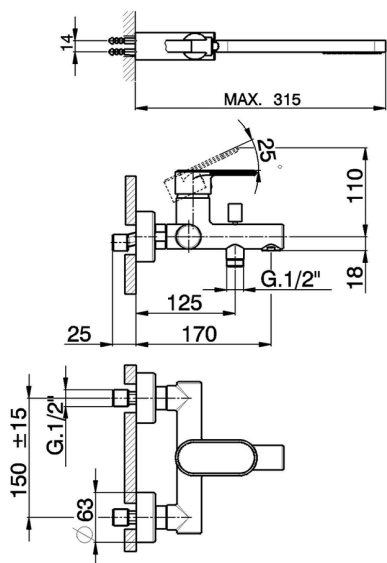

Single lever bath mixer, with shower set LEVITY_LY000120

MODEL **LY000120**

Single lever bath mixer, with shower set, wall mounted adjustable handshower bracket, minimalistic one spray flat handshower ABS, 150 cm SUPREME smooth flexible hose

AVAILABLE FINISHINGS

-  **21** 21 Chrome
-  **2B** 2B Polished Nickel
-  **2F** 2F Brushed Nickel
-  **40** 40 Matt Black
-  **4Q** 4Q Matt White

CHARACTERISTICS

Cartridge Spare Parts **ZZ95435000**
35 mm Cartridge

EcoStop

EcoStop feature limits water flow to approximately 50% of maximum output with one point of resistance on setting. Push slightly past the middle stop only when full water output is required. This will save water up to 50%.