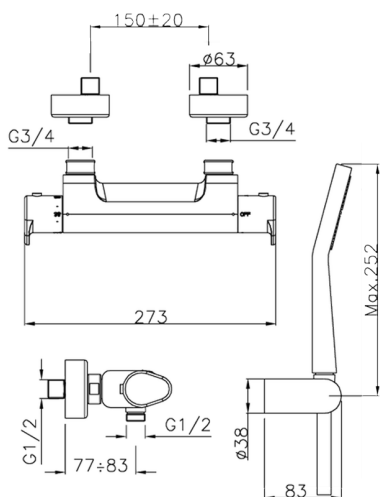

Thermostatic shower mixer, with shower set H3_H3D01015

MODEL **H3D01015**

Thermostatic shower mixer, with shower set, wall mounted adjustable handshower bracket, 100 mm ABS one spray handshower, 150 cm smooth SILVERFLEX Flexible Hose

AVAILABLE FINISHINGS

-  **21** 21 Chrome
-  **2F** 2F Brushed Nickel
-  **40** 40 Matt Black

CHARACTERISTICS

Cartridge Spare Parts **22.04A.AR - ZZ97279004**

Argo 2 (long filter) Thermostatic Valve

SafeTouch