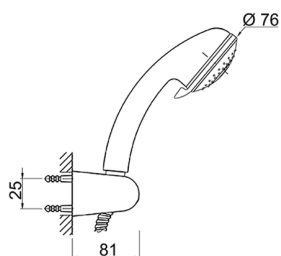

Single lever bath mixer, with shower set

MODEL **ZR000124**

Single lever bath mixer, with shower set, wall mounted adjustable handshower bracket, Teti ABS 3 sprays handshower, 150 cm Brass Flexible Hose

AVAILABLE FINISHINGS

CHARACTERISTICS

Cartridge Spare Parts **ZZ96779000**

35 mm Cartridge

2024-09-19