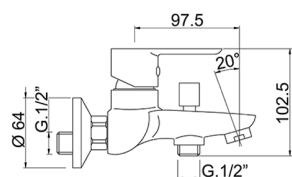

Single lever bath mixer, with shower set

MODEL **ZR000124**

Single lever bath mixer, with shower set, wall mounted adjustable handshower bracket, Teti ABS 3 sprays handshower, 150 cm Brass Flexible Hose

AVAILABLE FINISHINGS

CHARACTERISTICS

Cartridge Spare Parts **ZZ96779000**

35 mm Cartridge

2024-09-19