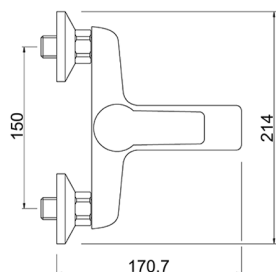

Single lever bath mixer, with shower set

MODEL **ZR000124**

Single lever bath mixer, with shower set, wall mounted adjustable handshower bracket, Teti ABS 3 sprays handshower, 150 cm Brass Flexible Hose

AVAILABLE FINISHINGS

CHARACTERISTICS

Cartridge Spare Parts **ZZ96779000**

35 mm Cartridge

2024-09-19