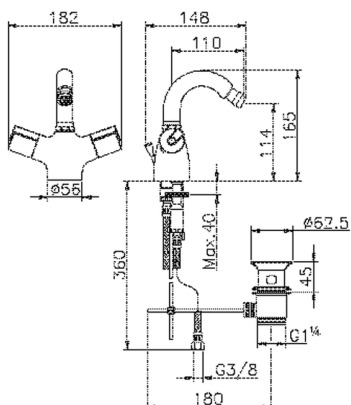

## Thermostatic bidet mixer THERMO\_PRT56010

MODEL **PRT56010**

Thermostatic bidet mixer, with 1" 1/4 automatic pop up waste

AVAILABLE FINISHINGS

**21** 21 Chrome

CHARACTERISTICS

Cartridge Spare Parts **24.02A.PL****Thermostatic**