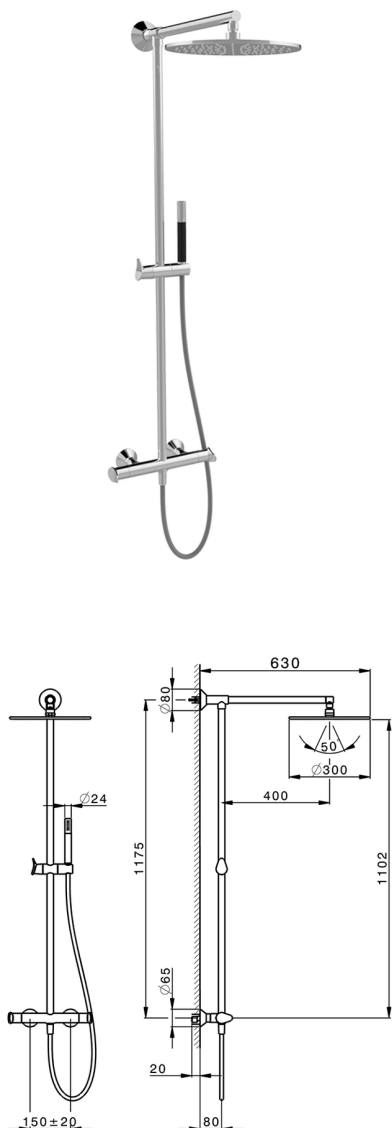

2-function Thermostatic shower set HARLOCK_HCC78020

MODEL **HCC78020**

2-function Thermostatic shower set, 2-outlet devia stop, not adjustable column, sliding brass handshower holder, Brass D.24mm minimalist one spray handshower, 300 mm Brass Round shower head, 150 cm smooth SUPREME flexible hose

AVAILABLE FINISHINGS

-  **21** 21 Chrome
-  **40** 40 Matt Black
-  **4Q** 4Q Matt White
-  **6T** 6T Chrome/Matt Black

CHARACTERISTICS

Cartridge Spare Parts **ZZ96551000**

TMX 25 Thermostatic Valve

DeviaStop

The Huber Devia Stop technology allows to adjust the water flow and to direct it to the selected output point (overhead soaker, hand shower, etc).

SafeTouch

The Huber SafeTouch system maintains the mixer body cool to the touch during operation.