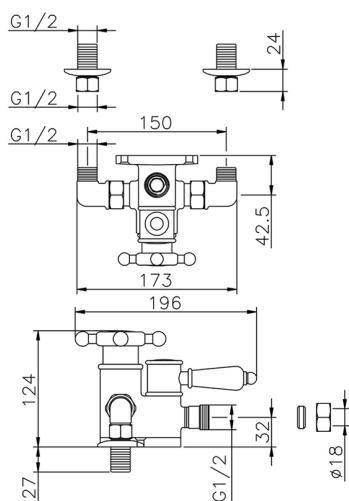

Thermostatic shower mixer VICTORIAN_150.VT01H.

MODEL **150.VT01H.**

Thermostatic shower mixer, without shower set, 1/2" M Flexible Connection

AVAILABLE FINISHINGS

-  **AC** AC Satin Brushed Nickel
-  **AG** AG Antique Gold
-  **BA** BA Old Bronze
-  **CR** CR Chrome
-  **2W** 2W Brushed Gold

CHARACTERISTICS

Cartridge Spare Parts **24.04A.PP**

8x20 Plus P Thermostatic Valve

Thermostatic

The Huber thermostatic is your personal water manager, helping you to handle, control and save water and energy.

Thermostatic shower mixer VICTORIAN_150.VT01H.

150.VT01H.

<https://en.huberitalia.com/thermostatic-shower-mixer-victorian-150-vt01h>

2024-11-23