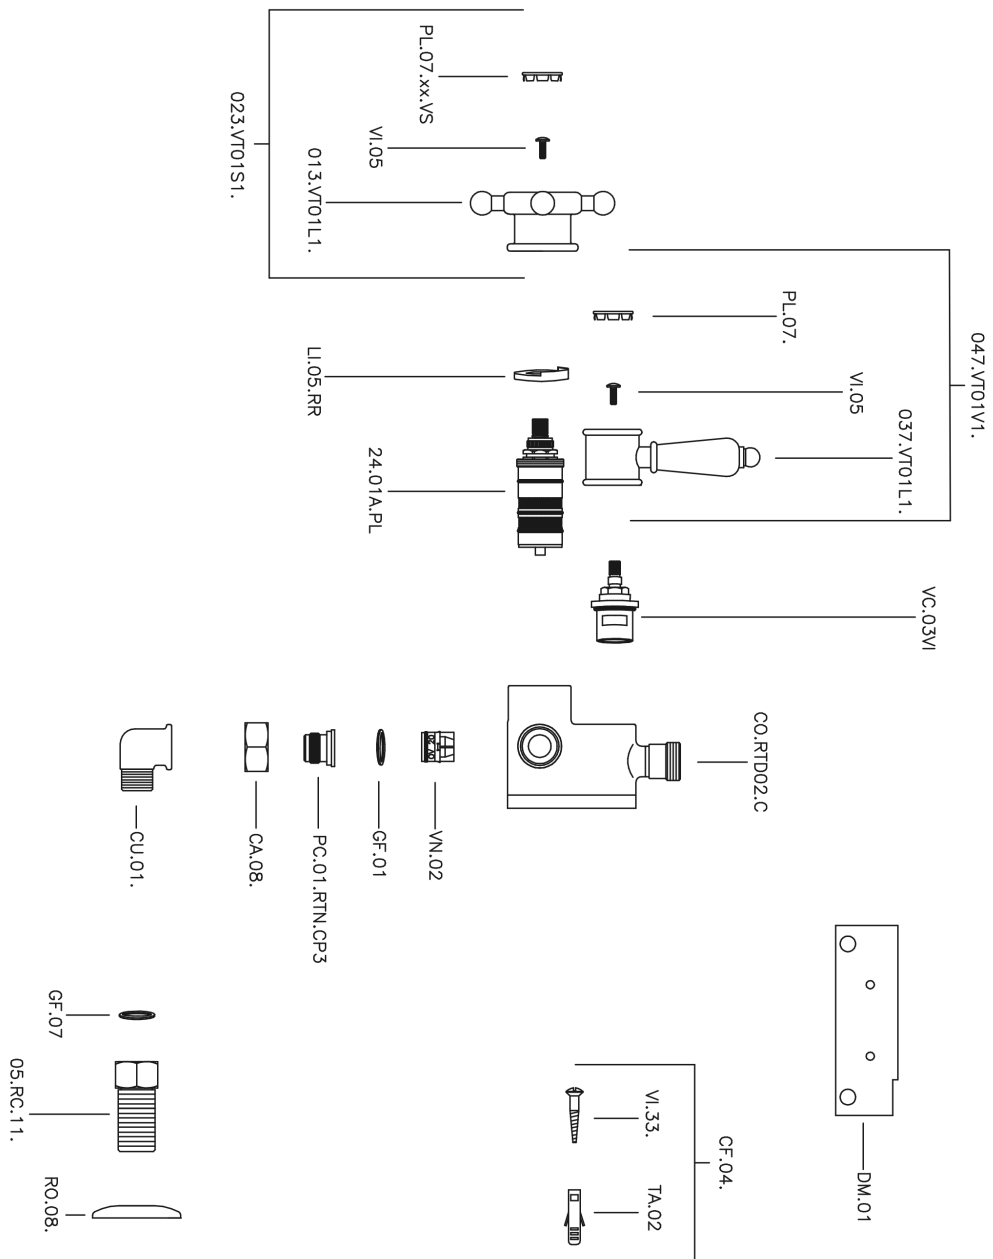

Thermostatic shower mixer VICTORIAN_150.VT01H.

MODEL **150.VT01H.**

Thermostatic shower mixer, without shower set, 1/2" M Flexible Connection

AVAILABLE FINISHINGS

-  **AC** AC Satin Brushed Nickel
-  **AG** AG Antique Gold
-  **BA** BA Old Bronze
-  **CR** CR Chrome
-  **2W** 2W Brushed Gold

CHARACTERISTICS

Cartridge Spare Parts **24.04A.PP**

8x20 Plus P Thermostatic Valve

Thermostatic

The Huber thermostatic is your personal water manager, helping you to handle, control and save water and energy.

Thermostatic shower mixer VICTORIAN_150.VT01H.

150.VT01H.

<https://en.huberitalia.com/thermostatic-shower-mixer-victorian-150-vt01h>

2024-11-23