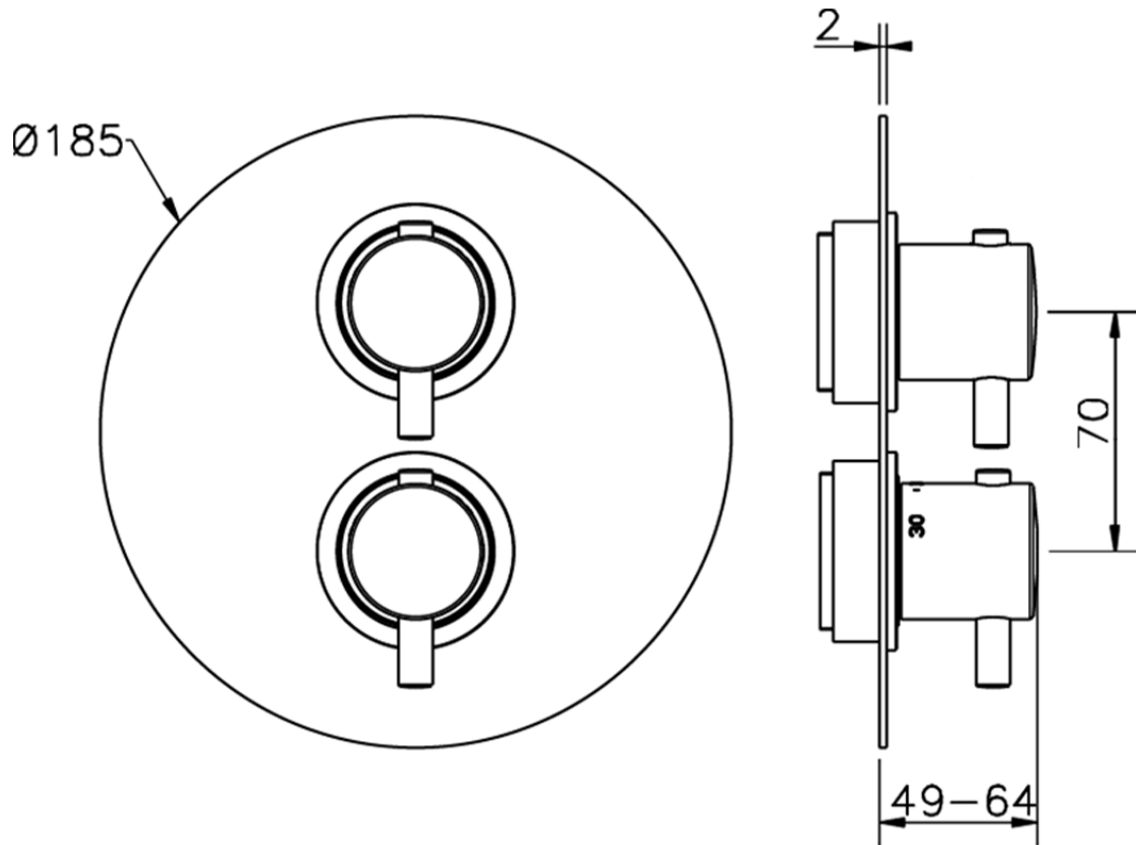

## Exposed part for 1-outlet con.thermo.shower valve THERMO\_MT007300

MT007300

<https://en.huberitalia.com/exposed-part-for-1-outlet-con-thermo-shower-valve-thermo-mt007300>

## Piastra/Plate/Plaque/Platte/Placa

2-3mm: XX 25-40 YY 76-91

10 mm: XX 16-31 YY 65-80

ZB007301

<https://en.huberitalia.com/1-outlet-concealed-thermostatic-shower-valve-concealed-zb007301>

2024-09-20