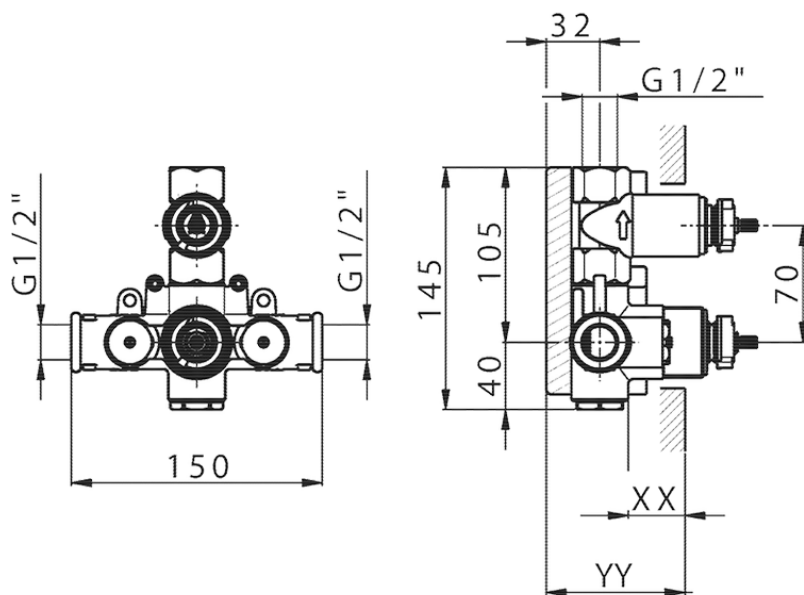

## Exposed part for 1-outlet con.thermo.shower valve THERMO\_MT007300

MT007300

<https://en.huberitalia.com/exposed-part-for-1-outlet-con-thermo-shower-valve-thermo-mt007300>

## Piastra/Plate/Plaque/Platte/Placa

2-3mm: XX 25-40 YY 76-91

10 mm: XX 16-31 YY 65-80

ZB007301

<https://en.huberitalia.com/1-outlet-concealed-thermostatic-shower-valve-concealed-zb007301>

2024-09-20