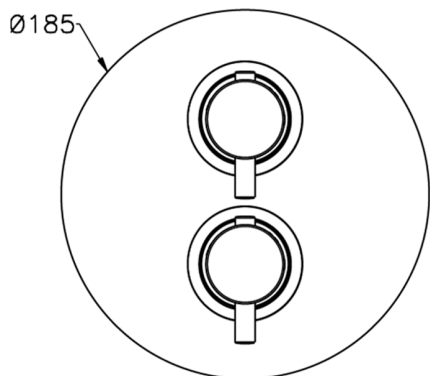

Exposed part for 1-outlet con.thermo.shower valve THERMO_MT007300

MODEL **MT007300**

Exposed part for 1-outlet thermostatic mixer, with stopvalve, without concealed part, for item ZB007301

AVAILABLE FINISHINGS

-  **21** 21 Chrome
-  **26** 26 Old Copper
-  **2F** 2W Brushed Gold
-  **2W** 2F Brushed Nickel
-  **40** 40 Matt Black
-  **4Q** 4Q Matt White

CHARACTERISTICS

Installation **Concealed**
 Required concealed parts **ZB007301**

1-outlet Concealed thermostatic shower valve, with stopvalve, without trim kit

AVAILABLE FINISHINGS

CHARACTERISTICS

Installation	Concealed
Cartridge Spare Parts	24.04A.PP
8x20 Plus P Thermostatic Valve	
Concealed	1

Piastra/Plate/Plaque/Platte/Placa

2-3mm: XX 25-40 YY 76-91

10 mm: XX 16-31 YY 65-80

Thermostatic

The Huber thermostatic is your personal water manager, helping you to handle, control and save water and energy.