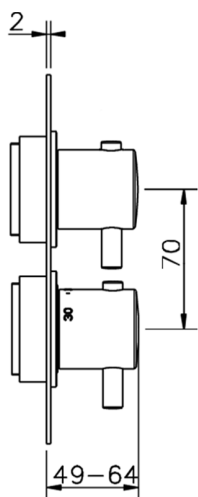

Exposed part for 1-outlet con.thermo.shower valve THERMO_MT007300

MODEL **MT007300**

Exposed part for 1-outlet thermostatic mixer, with stopvalve, without concealed part, for item ZB007301

AVAILABLE FINISHINGS

-  **21** 21 Chrome
-  **26** 26 Old Copper
-  **2F** 2W Brushed Gold
-  **2W** 2F Brushed Nickel
-  **40** 40 Matt Black
-  **4Q** 4Q Matt White

CHARACTERISTICS

Installation **Concealed**
 Required concealed parts **ZB007301**

1-outlet Concealed thermostatic shower valve, with stopvalve, without trim kit

AVAILABLE FINISHINGS

CHARACTERISTICS

Installation	Concealed
Cartridge Spare Parts	24.04A.PP
8x20 Plus P Thermostatic Valve	
Concealed	1

Piastra/Plate/Plaque/Platte/Placa

2-3mm: XX 25-40 YY 76-91

10 mm: XX 16-31 YY 65-80

Thermostatic

The Huber thermostatic is your personal water manager, helping you to handle, control and save water and energy.