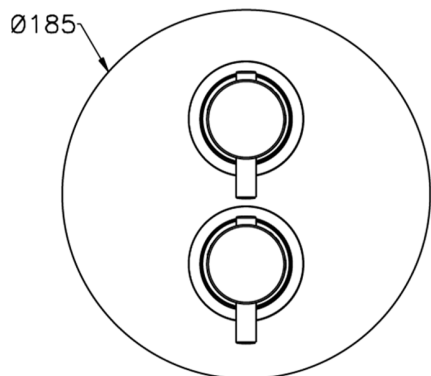

Exposed part for 1-outlet con.thermo.shower valve THERMO_MT007300

MODEL **MT007300**

Exposed part for 1-outlet thermostatic mixer, with stopvalve, without concealed part, for item ZB007301

AVAILABLE FINISHINGS

- **21** 21 Chrome
- **26** 26 Old Copper
- **2F** 2W Brushed Gold
- **2W** 2F Brushed Nickel
- **40** 40 Matt Black
- **4Q** 4Q Matt White

CHARACTERISTICS

Installation **Concealed**
Required concealed parts **ZB007301**

Thermostatic

The Huber thermostatic is your personal water manager, helping you to handle, control and save water and energy.