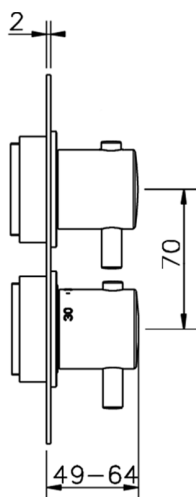

Exposed part for 1-outlet con.thermo.shower valve THERMO_MT007300

MODEL **MT007300**

Exposed part for 1-outlet thermostatic mixer, with stopvalve, without concealed part, for item ZB007301

AVAILABLE FINISHINGS

- **21** 21 Chrome
- **26** 26 Old Copper
- **2F** 2W Brushed Gold
- **2W** 2F Brushed Nickel
- **40** 40 Matt Black
- **4Q** 4Q Matt White

CHARACTERISTICS

Installation **Concealed**
Required concealed parts **ZB007301**

Thermostatic

The Huber thermostatic is your personal water manager, helping you to handle, control and save water and energy.