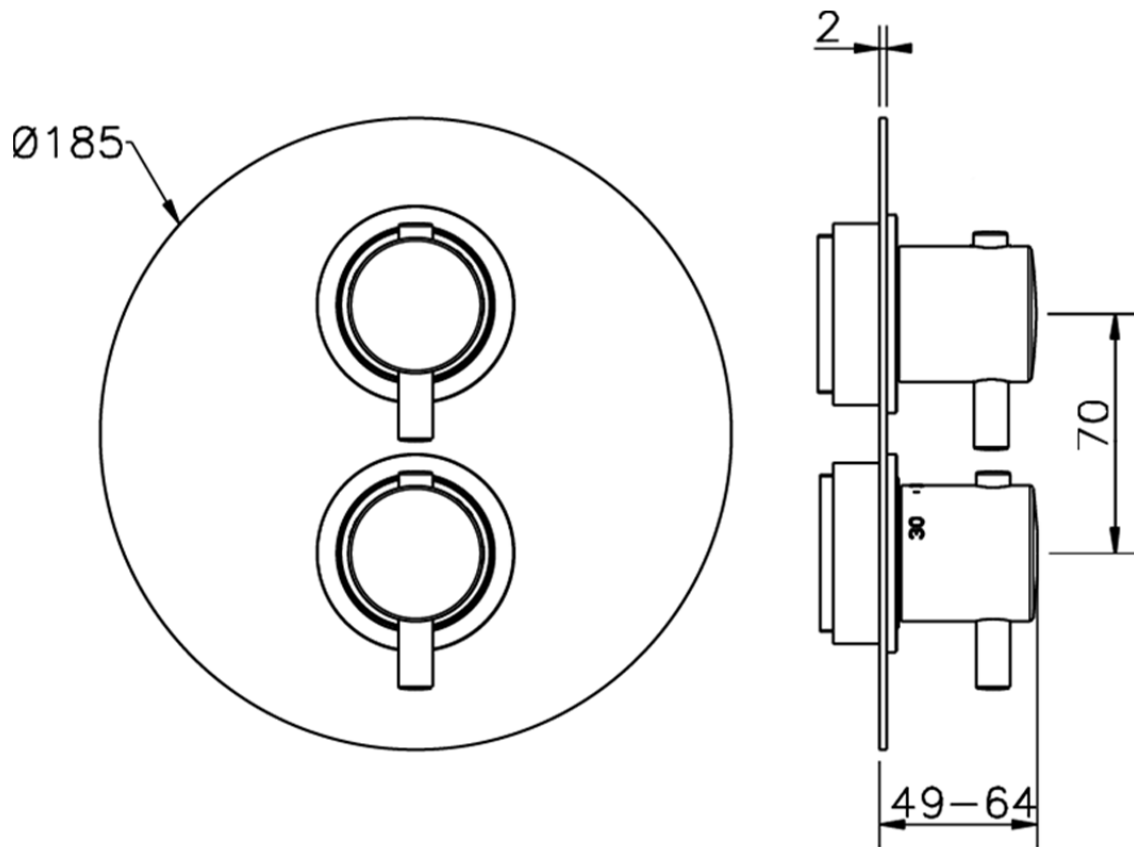

## Exposed part for 1-outlet con.thermo.shower valve THERMO\_MT007300

MT007300

<https://en.huberitalia.com/exposed-part-for-1-outlet-con-thermo-shower-valve-thermo-mt007300>

## Piastra/Plate/Plaque/Platte/Placa

2-3mm: XX 25-40 YY 76-91

10 mm: XX 16-31 YY 65-80

ZB007301

<https://en.huberitalia.com/1-outlet-concealed-thermostatic-shower-valve-concealed-zb007301>

2024-09-20