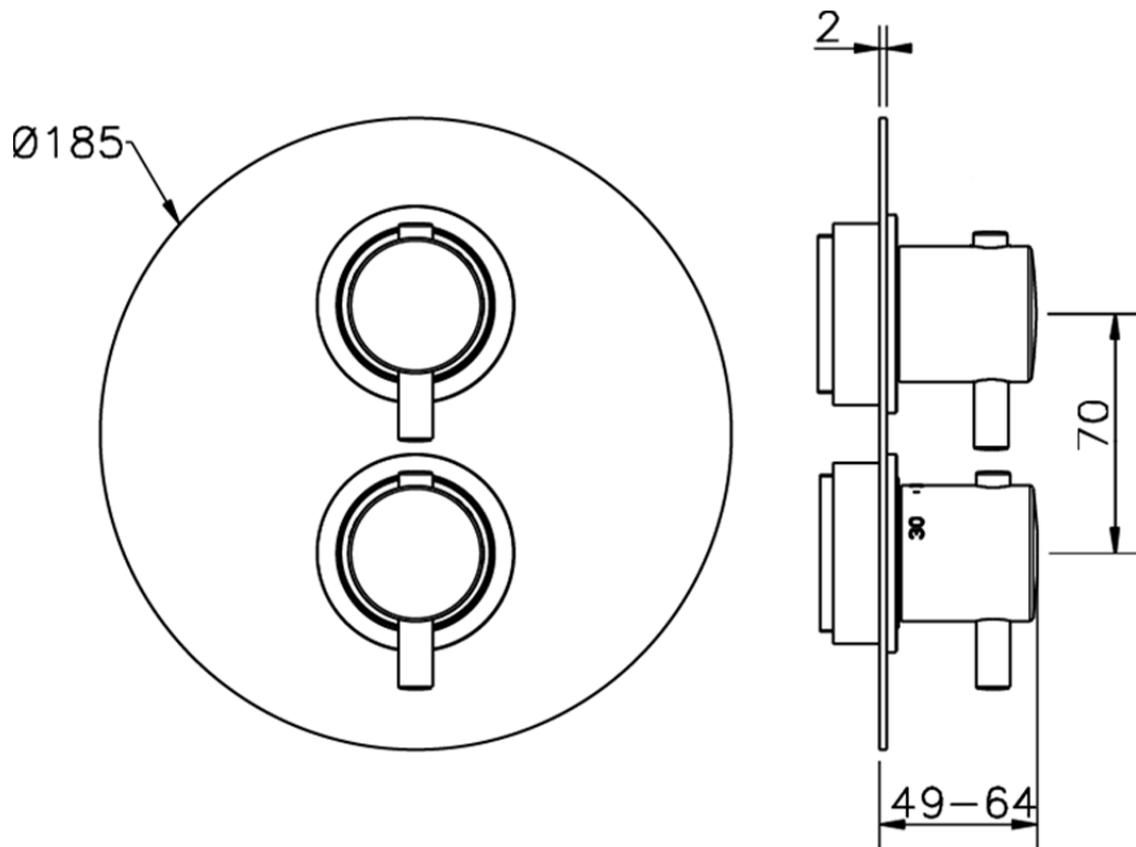

## Exposed part for 1-outlet con.thermo.shower valve THERMO\_MT007300

MT007300

<https://en.huberitalia.com/exposed-part-for-1-outlet-con-thermo-shower-valve-thermo-mt007300>

## Piastra/Plate/Plaque/Platte/Placa

2-3mm: XX 25-40 YY 76-91

10 mm: XX 16-31 YY 65-80

ZB007301

<https://en.huberitalia.com/1-outlet-concealed-thermostatic-shower-valve-concealed-zb007301>

2024-09-20