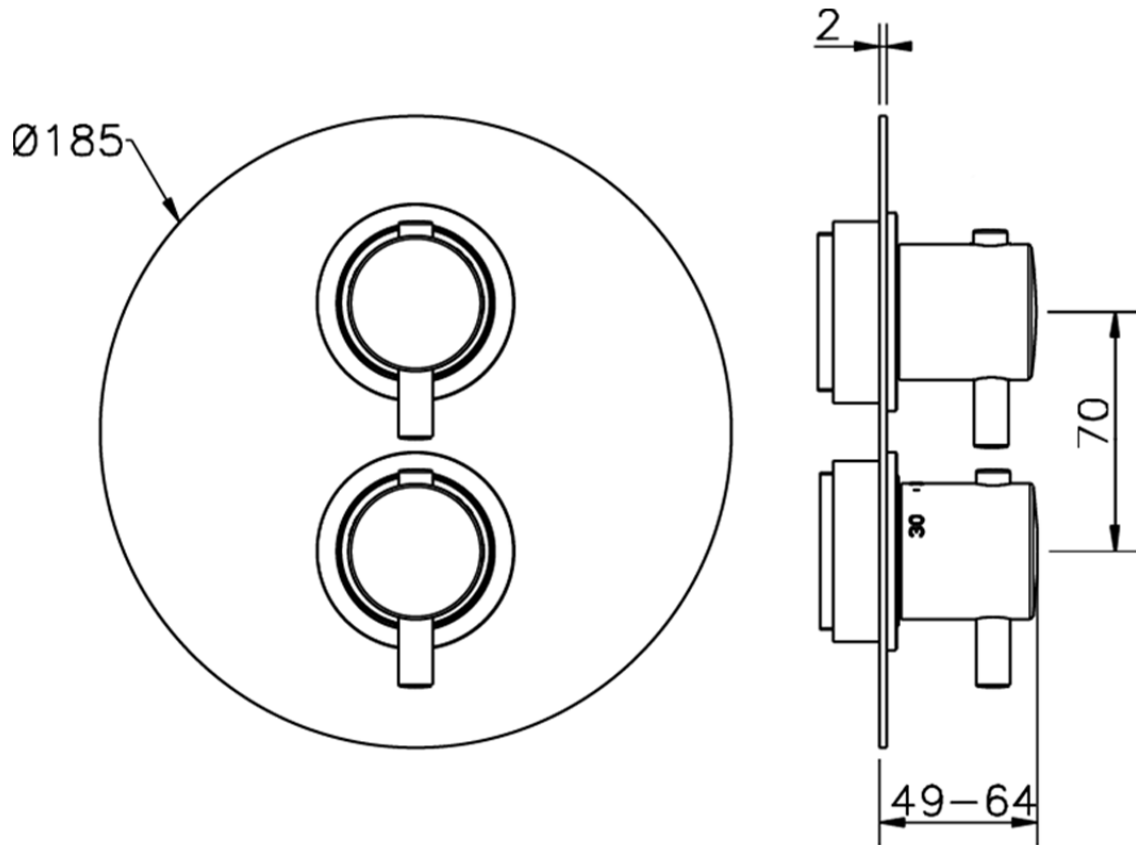

Exposed part for 1-outlet con.thermo.shower valve THERMO_MT007300

MT007300

<https://en.huberitalia.com/exposed-part-for-1-outlet-con-thermo-shower-valve-thermo-mt007300>

Piastra/Plate/Plaque/Platte/Placa

2-3mm: XX 25-40 YY 76-91

10 mm: XX 16-31 YY 65-80

ZB007301

<https://en.huberitalia.com/1-outlet-concealed-thermostatic-shower-valve-concealed-zb007301>

2024-09-20