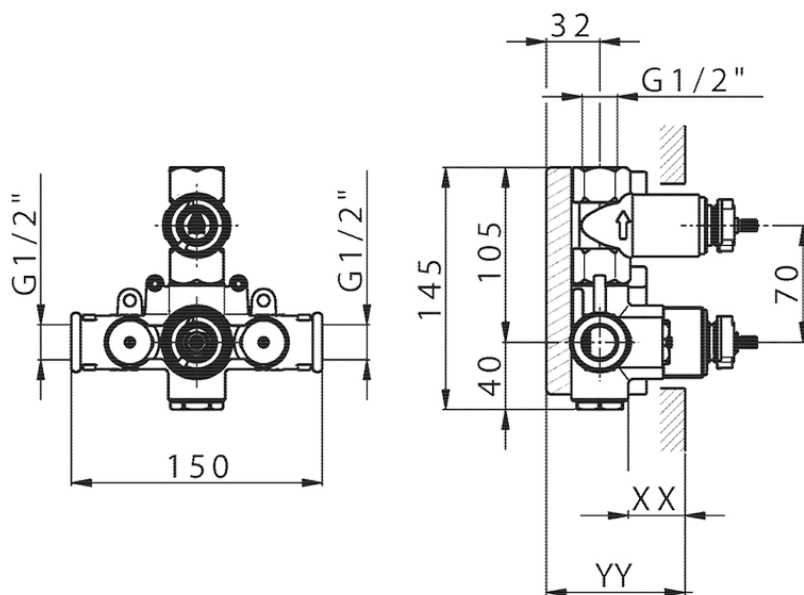

Exposed part for 1-outlet con.thermo.shower valve THERMO_MT007300

MT007300

<https://en.huberitalia.com/exposed-part-for-1-outlet-con-thermo-shower-valve-thermo-mt007300>

Piastra/Plate/Plaque/Platte/Placa

2-3mm: XX 25-40 YY 76-91

10 mm: XX 16-31 YY 65-80

ZB007301

<https://en.huberitalia.com/1-outlet-concealed-thermostatic-shower-valve-concealed-zb007301>

2024-09-20